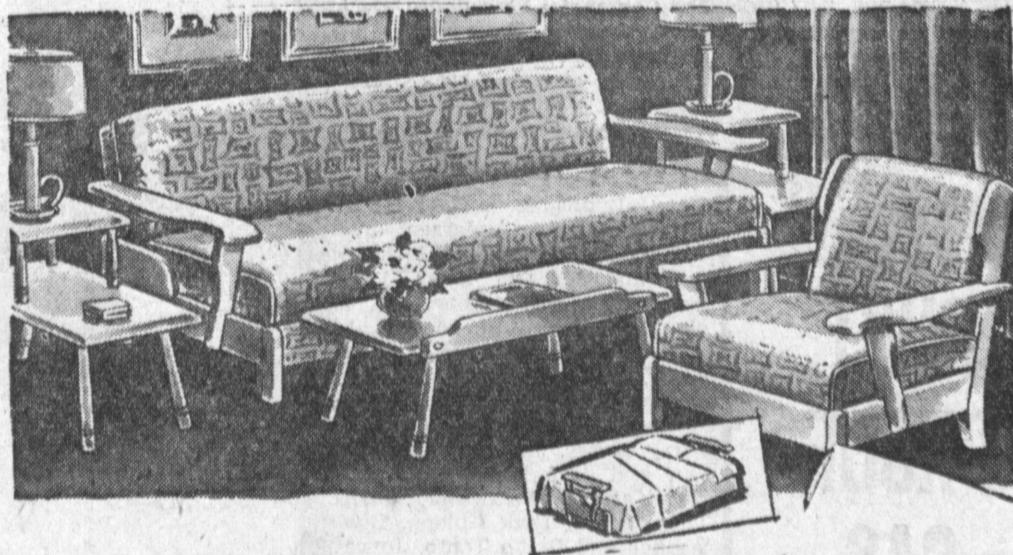

CONTINUES ITS

ONCE-A-YEAR SAVINGS! January Clearance

THURS. - FRI. - SAT. ONLY
DOORS OPEN
9:30 SHARP

SAVE!

Wall to Wall BROADLOOM

10% 20% 30% OFF

ON ALL STOCK ON HAND

GET OUR PRICES! SAVE

FABULOUS COLONIAL DESIGNED
5-PC. ALL HARD MAPLE
Includes Sofa, Chair & Three Tables in hard maple.

Reg. $249 Value

SOFA BED GROUP

$179

$10 DOWN