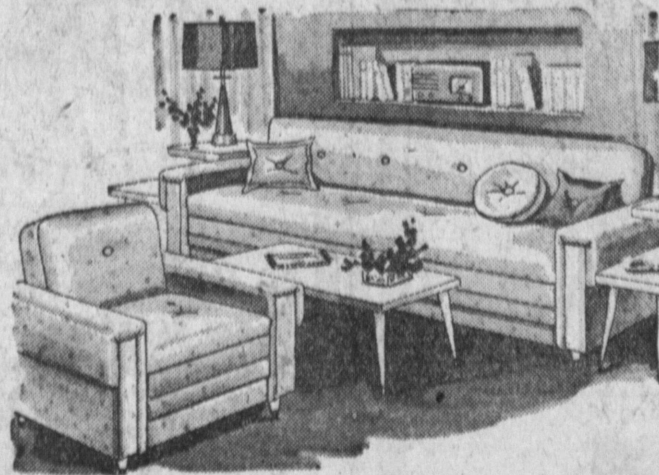

DISTRESS STOCK!

Closing out high quality fab-
rics from LA's largest mfgs.

2 pc. SOFA BED SUITES

179.95
VALUE

129⁹⁵

NEW! GE ROLL-AROUND CLEANER

ALWAYS READY FOR ACTION

ROLLS EASILY—from room to room,
glides over scatter rugs and door sills.
Cleaning wand makes convenient
steering handle.

NOW ONLY $49⁹⁵

COMPLETE
EASY TERMS