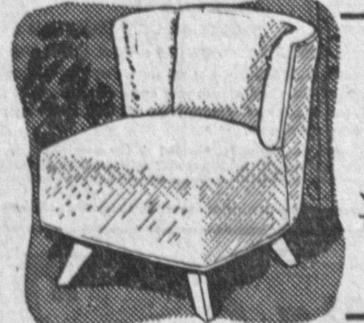

YOU CAN'T BUY FOR

CIRCULAR HASSOCK \$6⁹⁵
Wrought Iron STOOL \$9⁹⁵

EXTRA LARGE DEEP SEAT SWIVEL CHAIR \$38⁹⁵
 Your choice of Top Quality fabrics

ROCKER MUSICAL \$7⁹⁵
 Kiddies love them . . . Plays a gay tune when rocked.

Large, Modern SWIVEL CLUB CHAIR \$68⁹⁵
 Solid Foam rubber, versatile, push-button selection of 12 colors.

Wrought-Iron Telephone STAND \$8⁵⁰

3-pc. Ensemble \$28⁹⁵
 With Wetproof spring mattress

OPEN FRIDAY NITES