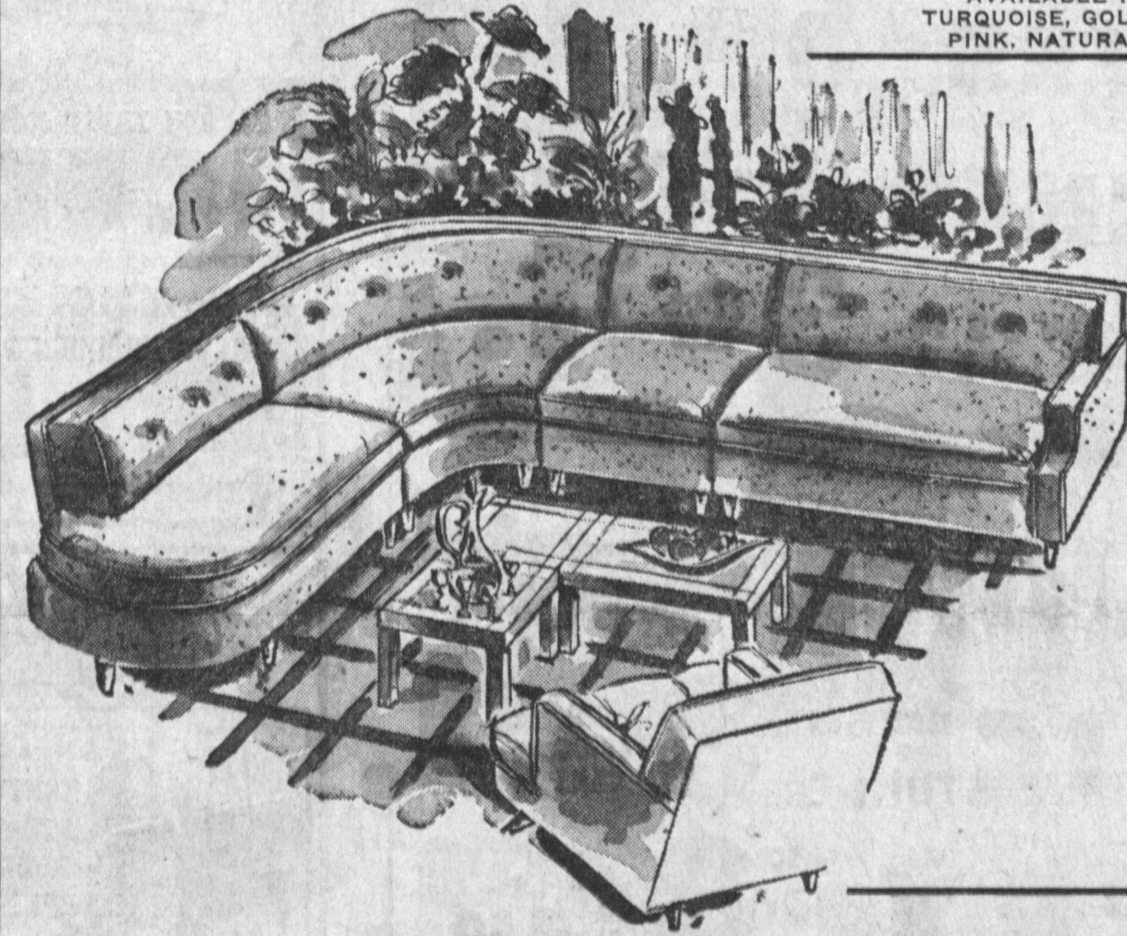

these are gorgeous!

CUSTOM SECTIONALS

3 Large Pieces

With B. F. Goodrich Foam Rubber, zippered cushions. Lovely decorator fabrics and colors.

Reg. 429.95
NOW ONLY— 359⁹⁵

NEW TOP FRONT TUNING

WAS $219⁹⁵
Now Only 179⁹⁵ With Trade

The NEWPORT—Ebony Finish (Mahogany Finish, extra)

$149⁵ Decorator-Styled Table FREE
with this new '56 Admiral TV

Admiral 21" TV

ONLY $190 A Week

The MONTEGO—Mahogany Finish

New "Lazy Susan" Swivel Base

ONLY $150 A Week

The MALABAR—Bronze Mahogany Finish

- Aluminized Tube...Optic Filter Screen...Super Cascade Power Plant—most powerful ever!
- Blonde finish or maple, extra

- Aluminized Tube...Optic Filter Screen...Super Cascade Power Plant—for extra-long range!
- Mahog. or blonde finishes, extra

The VENICE—Mahogany

The NAPLES—Mahogany

Sparkling 21" TV...4-speed High Fidelity Phonograph...built-in Radio. Yours only

Beautiful 21" TV with new "Periscope" Dial shows channel right through cabinet top.

YOU CAN'T BUY FOR

CIRCULAR HASSOCK $6⁹⁵
Wrought Iron STOOL $9⁹⁵

EXTRA LARGE DEEP SEAT SWIVEL CHAIR $38⁹⁵
Your choice of Top Quality fabrics

ROCKER MUSICAL $7⁹⁵
Kiddies love them . . . Plays a gay tune when rocked.

Large, Modern SWIVEL CLUB CHAIR $68⁹⁵
Solid Foam rubber, versatile, push-button selection of 12 colors.

Wrought-Iron Telephone STAND $8⁵⁰

3-pc. Ensemble $28⁹⁵
With Wetproof spring mattress

OPEN FRIDAY NITES

BAKER

TELEVISION • FURNITURE
1344 EL PRADO
1515 CRAVENS AVE.