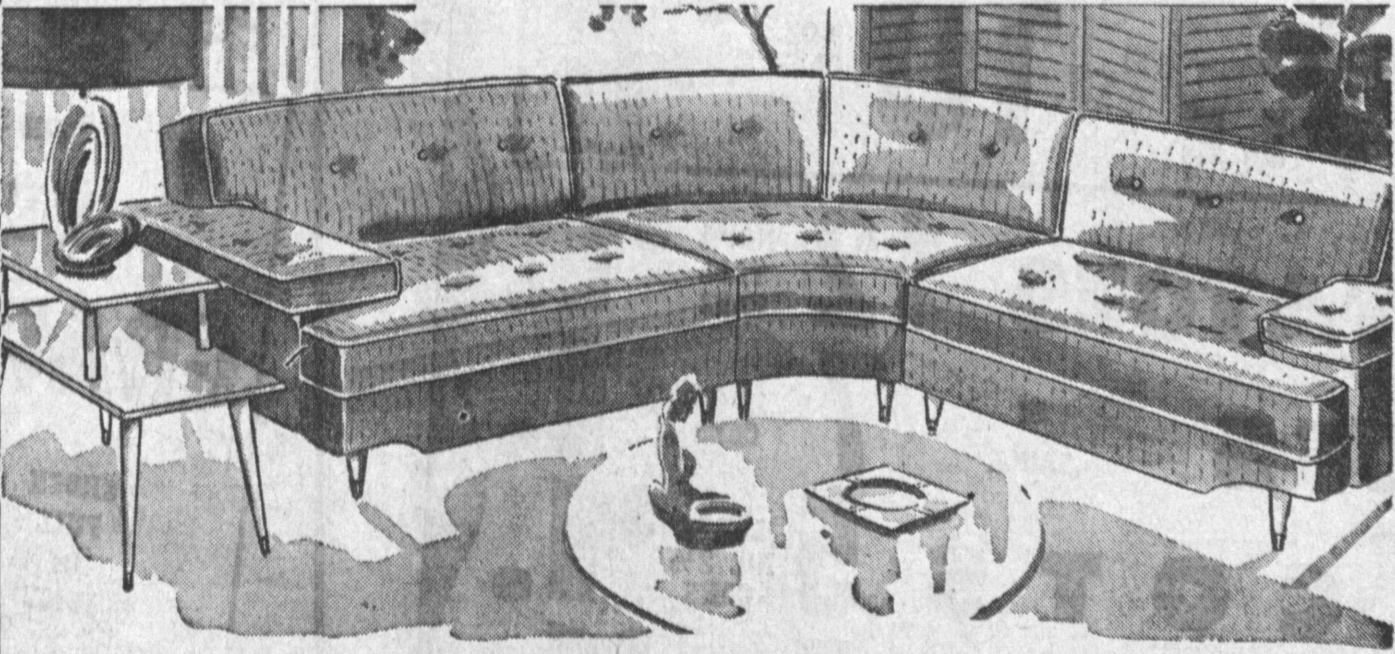

NYLON VISCOSE
 Installed—3 Rooms
 REG. \$325
 No Money Down 8.50 Mo. **249⁰⁰**

WOOL AXMINSTER
 Installed—3 Rooms
 REG. \$375
 No Money Down 9.81 Mo. **299⁰⁰**

CARPET: Choose your boucle broadloom from 15 different colors. First quality fully guaranteed carpeting.
PADDING: You get heavy 40% padding, thick luxurious comfort.
SEWING: No machine sewing, all seams are hand-sewn by our skilled craftsmen.
INSTALLATION: We furnish tackless stripping for a perfect plus installation.

THURS., FRIDAY, SAT. ONLY

THIS IS IT!

THE SALE

DOORS OPEN AT 9:30 SHARP!

3-PC. MODERN SECTIONAL

Here's beauty, luxury and comfort in distinctive styling that reflects "PLUS" Resilient, comfortable cushioning, upholstered in a wide choice of colors.