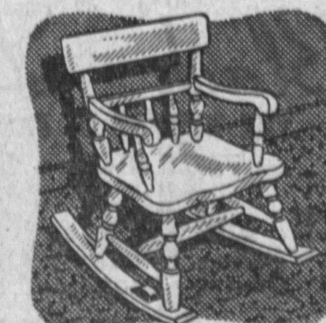

YOU CAN'T BUY FOR

CIRCULAR HASSOCK \$6⁹⁵
Wrought Iron STOOL \$9⁹⁵

EXTRA LARGE DEEP SEAT SWIVEL CHAIR \$38⁹⁵
 Your choice of Top Quality fabrics

ROCKER MUSICAL \$7⁹⁵
 Kiddies love them . . . Plays a gay tune when rocked.

Large, Modern SWIVEL CLUB CHAIR \$68⁹⁵
 Solid Foam rubber, versatile, push-button selection of 12 colors.

Wrought-Iron Telephone STAND \$8⁵⁰

3-pc. Ensemble \$28⁹⁵
 With Wetproof spring mattress

OPEN FRIDAY NITES