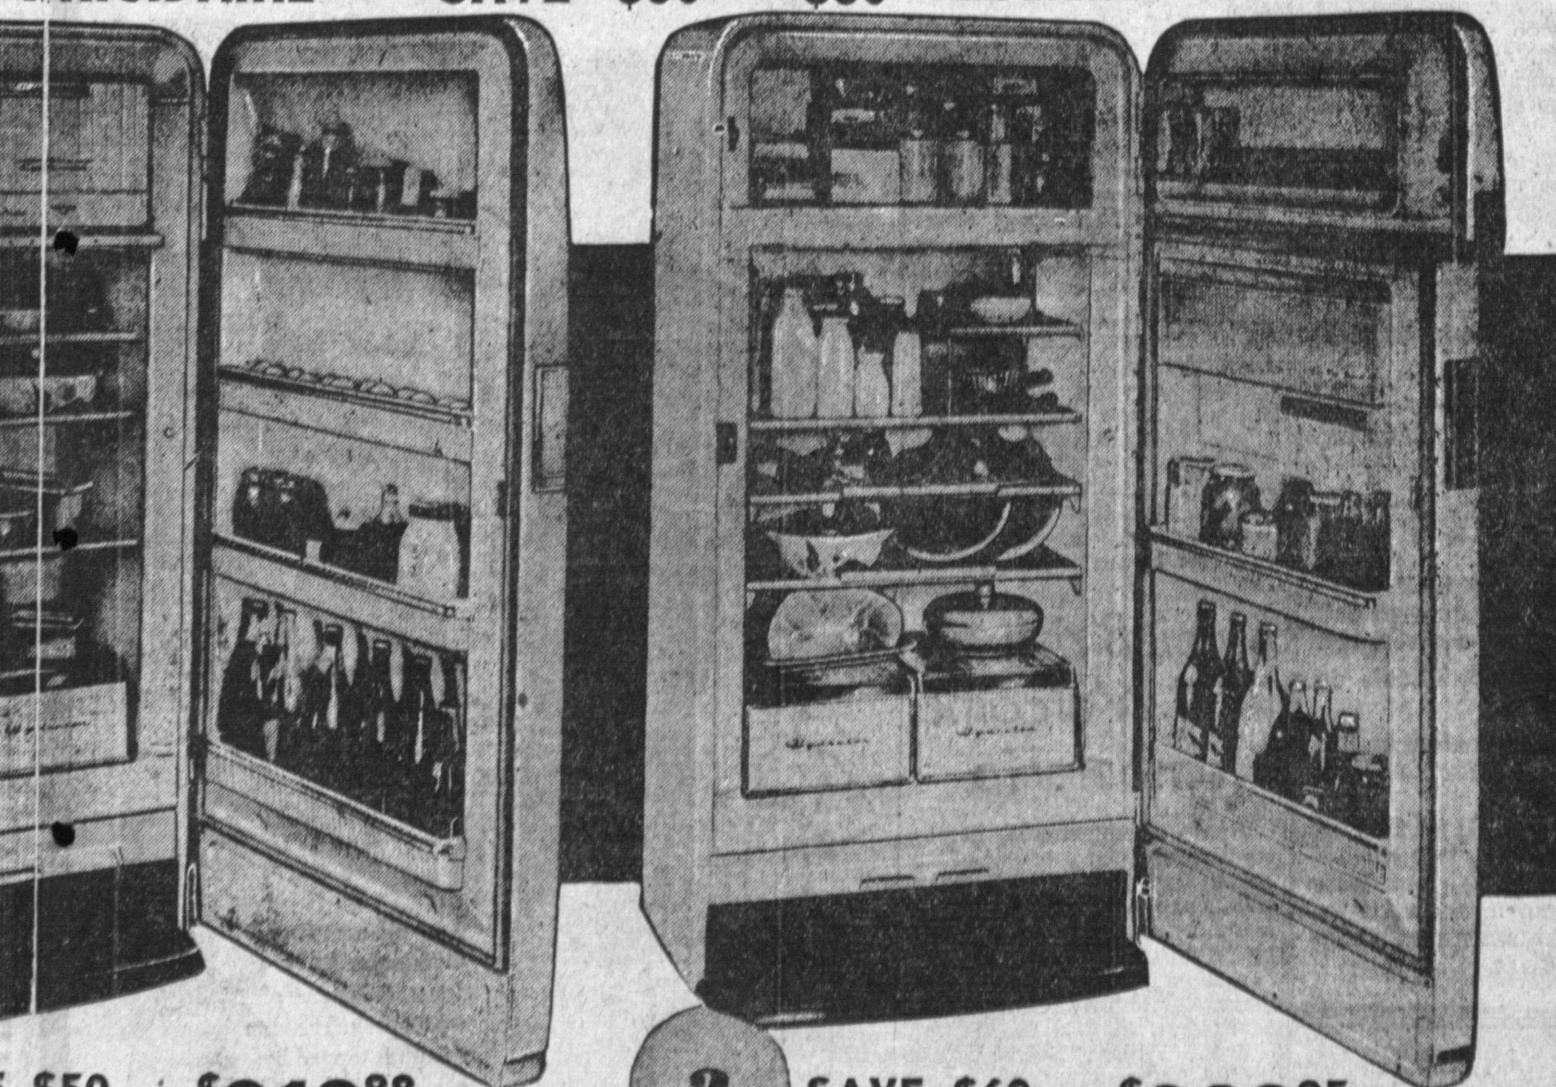

~~$50~~ ~~$995~~ **$319⁸⁸**
true home freezer

3. SAVE $60 **$399⁹⁵**
Was 459.95
11.2 plus separate freezer

FRIGIDAIRE
BRING YOU THIS TREMENDOUS VALUE

EASY TERMS!

The Highest Quality at the lowest prices!

TELEVISION • APPLIANCES
106 (Across from Auditorium) 1344 EL PRADO

SAVE $80⁰⁰ AT BAKER'S