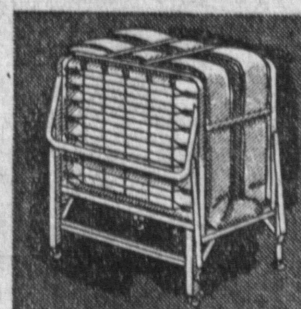

SPECIAL ANNIVERSARY VALUES !!!

FINE PLATFORM ROCKER
Everyone in the family will enjoy this comfortable rocker.
29³⁶

5-PIECE Wrought Iron DINETTE SET
29³⁶

CANNON 4 BLANKET DEAL **\$17³⁶**
50c A WEEK!

HANDY ROLLAWAY BED
So handy for those unexpected guests.
29³⁶

FREE PRIZES Norge Refrigerator Given Fri. Nite at 8:30
MOTOROLA TV Given Saturday 5 P.M.
Register Now in Store for Free Prizes

FREE BALLOONS FOR KIDS

FREE PRIZES

FREE REFRESHMENTS SERVED THURS., FRI. and SAT.