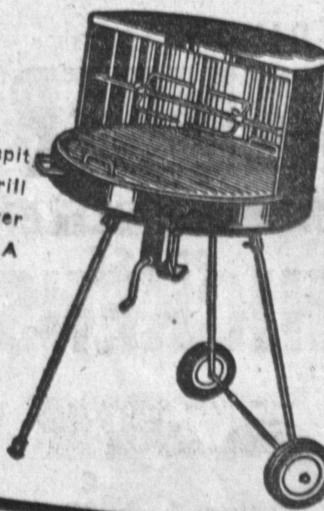

REG.  
PALMOLIVE  
**BAR SOAP**  
**5c**

1.00  
LANOLIN RICH  
**Woodbury LOTION**  
**50c**

\$1.00  
SEA SIREN  
**SWIM CAPS**  
**57c**

1.50  
BOYS'  
**SWIM TRUNKS**  
SIZES 4-12  
**79c**

Light - Sturdy - Portable  
**PICNIC BRAZIER**

13 inch grill and big fire bowl  
that assembles easily for  
picnic, camp or patio parties.  
Special price

**2 98**

24.95 STEEL  
24-INCH  
**BARBECUE**

Includes heat-trap hood, spit  
and big 24-inch chrome grill  
that adjusts for height over  
coals. Big steel fire bowl. A  
\$24.95 value.

**16 97**

7.95 FOLDING ALUMINUM  
**DECK CHAIR**

Weatherproof saran plastic  
seat and back. Light-  
weight chair folds for stor-  
age. Half price!

**3 98**

WIRE  
**BICYCLE BASKET**  
Carry School Books  
**57c**