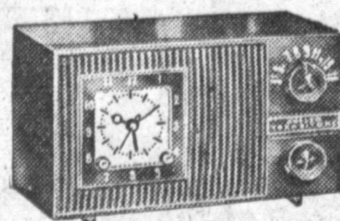

2ND BIG WEEK OF GRIFFEY'S VOLUME SAVINGS!

OPEN till 9 P.M.

- THURSDAY
- FRIDAY
- ALL DAY SATURDAY

MAJOR BRAND

CLOCK RADIO

Regular \$29.95

ASSORTED COLORS
At Griffey's ONLY --

\$21⁹⁵