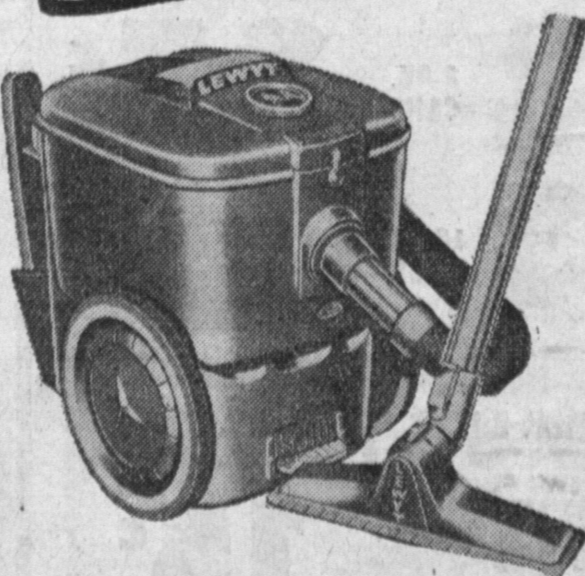

• NO MONEY DOWN •

ONLY $1²⁵ PER WEEK