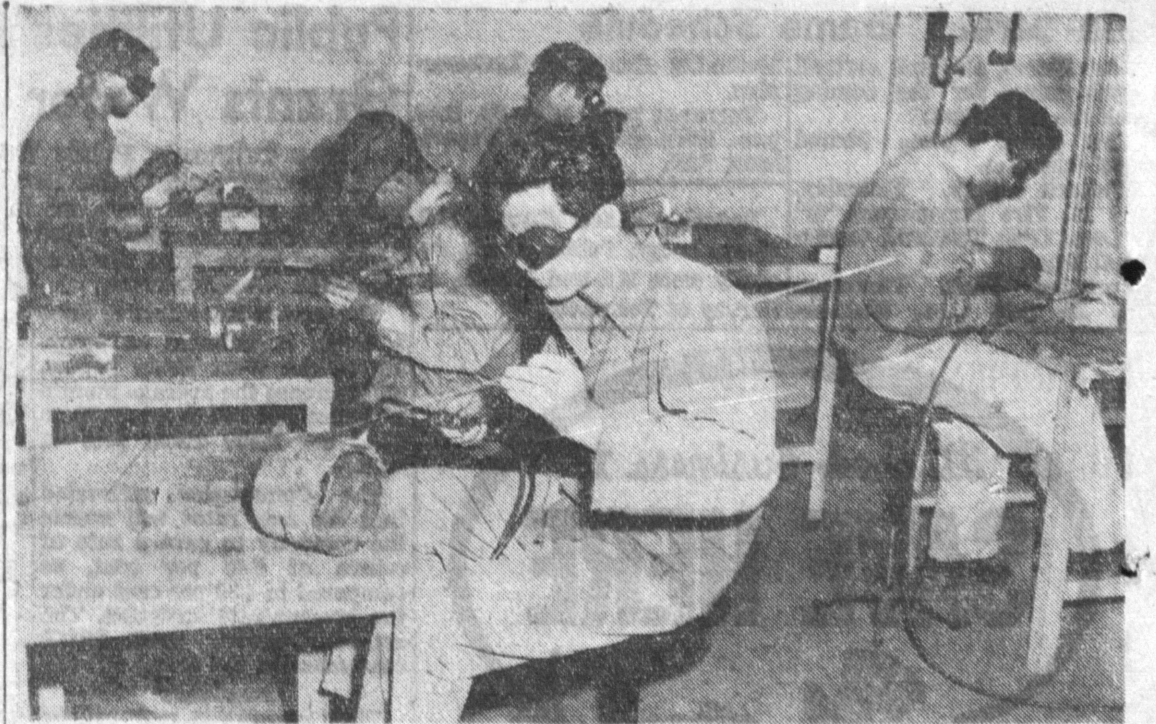

Noted Film Slated At El Nido Church

The noted Christian film, "Dead Men on Furlough," will be shown this Sunday (May 22) at 7:30 p.m. at the First Baptist church of El Nido, 4558 West 182nd street.

The real-life drama is based on the story of a Korean Christian whose name has been changed to protect those still behind the "bamboo curtain" and whose lives are in jeopardy.

Members of the college music department will present a program of vocal and instrumental numbers at 9 p.m. Friday under the direction of Instructor R. Neil Hill.

Art exhibit will occupy the Campus center throughout the duration of the open house. Watercolors, ceramics, oils, drawings, ceramic sculpturing and advertising art displays will be exhibited.

Among the unusual displays planned is the agricultural exhibit of blooming cysanthemums. Instructor Charles Luger and his classes have raised the flowers under black cover to ensure their blooming for the instructional exhibits. Plants will be offered for sale to the public, Luger explained. Twenty-five student guides will escort guests to the various areas of the campus and members of the faculty and administrative staff will be present to answer questions of visitors.

Other Exhibits "Virtually every department will sponsor an exhibit in its own area," Dr. Harless notes. Among these will be displays in cosmetology, chemistry, physics, radio, upholstery,

STUDENT WELDERS... Welding and other instructional facilities of El Camino college will be open for public inspection from 7 to 10 p.m. Friday evening and from 2 to 5 p.m. Sun-

day afternoon. Special displays have been arranged under the direction of Dr. William H. Harless, director of instruction.

WALTERIA PUPILS ENTERTAIN

Two performances of their annual May Festival were given last Thursday, May 12, by Walteria school pupils to honor

homemaking, and shops. Members of scholarship societies of neighboring high schools will be honored by the college faculty and members of Alpha Gamma Sigma, honorary scholarship fraternity, at an Open House preview from 2 to 5 p.m. Friday.

their parents and friends.

The first performance held at 10:30 was for the morning session students, and the second at 1:30 for the afternoon classes. The costumed children of each grade danced different numbers, and the school band played several selections. The program was climaxed with all the children joining in the Bunny Hop.

May was held before the start of the morning festival and featured a panel discussion of cur-fews, lipstick and allowances. On the panel were students Carla Cramer, Douglas Hardcastle, and Bob Lewis, and parents Mrs. Carl Cramer, Mrs. Glenn Hardcastle and Mrs. Dora Lewis. The audience was given the opportunity to ask questions and make comments.