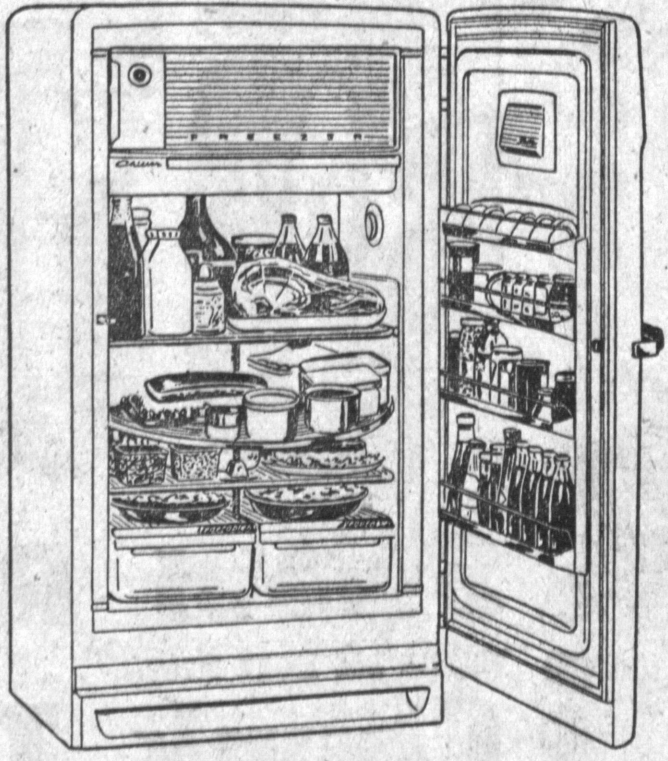

G-E APPLIANCES ARRIVE FOR '55 AT NEW LOW-LOW PRICES!

INTRODUCTORY EVENT

Introductory Special
\$269⁹⁵
With qualified trade
Regular \$319.95*

1955 Revolving Shelf REFRIGERATOR

At last, revolving shelves in a big General Electric Refrigerator (almost 11 cubic feet) at a new low price! If a refrigerator hasn't revolving shelves, it isn't modern!

*Recommended Retail Price.

Model LB-11M — 10.8 cu. ft.

INTRODUCTORY SPECIAL

1955 Automatic WASHER

Brand-new "55 Special" General Electric Super Deluxe Automatic — set it and forget it! Sets you free on wash-days!