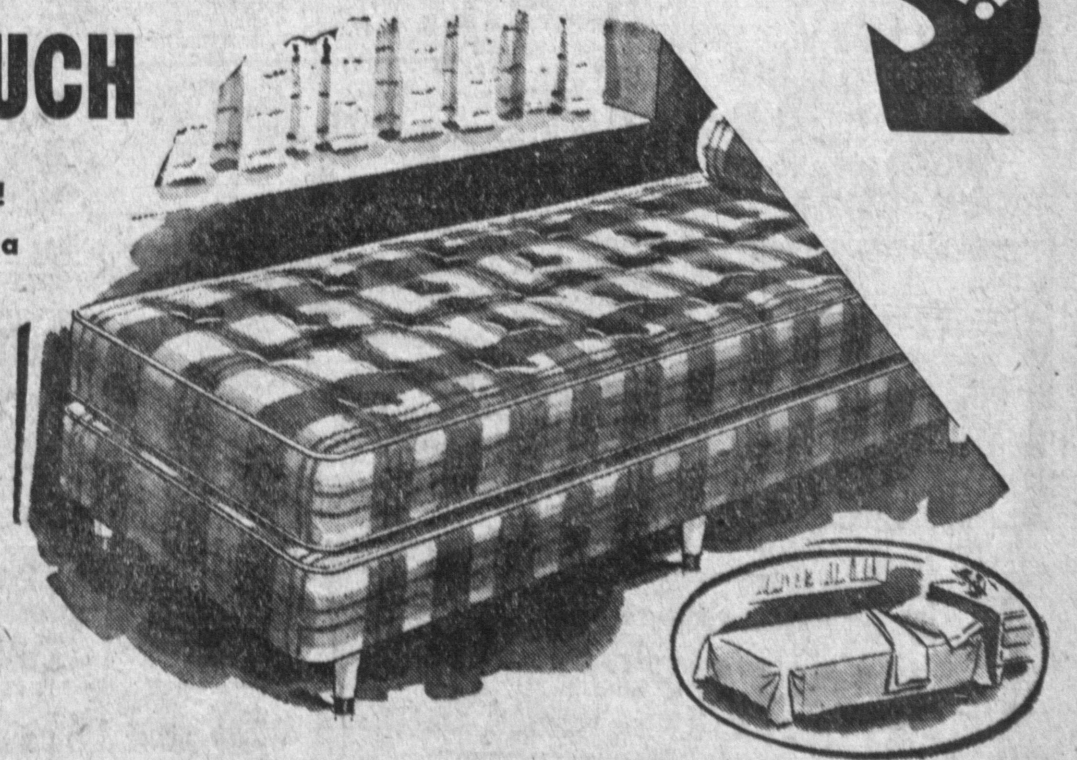

SECTIONAL SLEEP-LOUNGE SENSATION!

Sensational! Foam Cushion.

ROMAN COUCH

CONVERTS TO TWIN BED!
Or May be Used in Pairs as a Modern Sectional Piece!

\$39

PAY \$1 WEEKLY

Similar to Illustration

\$5 DOWN
ON ANY ITEM AT