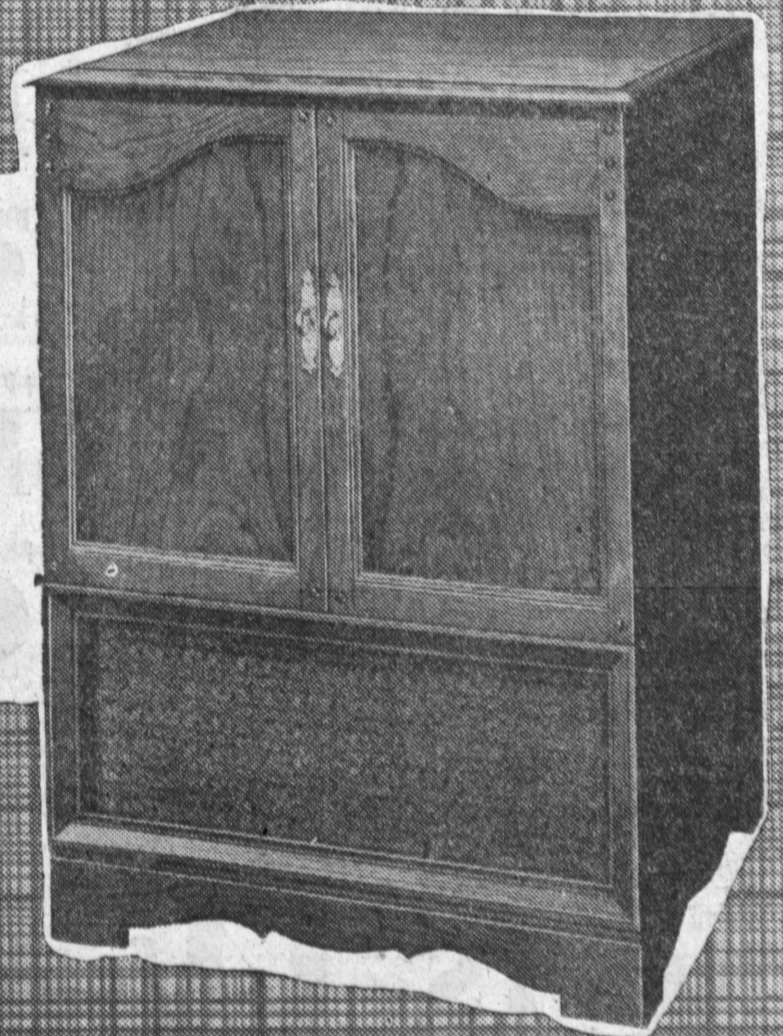

# G-E ULTRA-VISION

ANYWHERE ANYPLACE ANYTIME  
 GREATER POWER CLEARER PICTURE • LESS GLARE THAN ANY TV TESTED NATIONWIDE!

• World's only TV with 21-inch G-E Aluminized Picture Tube that mirrors light toward you, sharpens contrast, increases picture brightness up to 100%. Tilted dark-tint safety glass and cylindrical tube give the widest range of picture tones ever achieved, virtually banish all glare and reflections for easiest TV viewing ever.

Model 21C206. Big 21-inch picture. American Provincial cabinet in genuine black cherry veneers. Easy moving swivel casters.

# NICOLLA'S

TELEVISION AND APPLIANCES

1875 W. CARSON STREET  
 OPEN EVERY NIGHT 'TIL 9 P.M.  
 (Across from Torrance Laundry)  
 PHONE TORRANCE 2404

Lucille Ball, star of CBS Television's "I Love Lucy"

G-E Ultra-Vision with Aluminized Picture Tube gives easy-on-the-eyes contrast not found in any other TV.