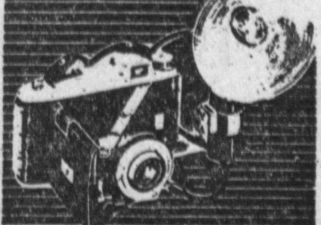

FOLDEX '20' CAMERA
Complete with films, bulbs, flash unit batteries, case & inst. book. **29⁹⁵**
$1.00 Weekly