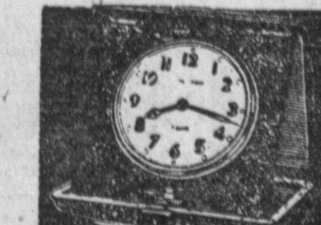

**49-PC. WM. ROGERS**  
Beautiful design. Service for 8. **29<sup>75</sup>**  
\$1.00 Weekly

**TRAVELING CLOCKS**  
7-jewel leather case. Alarm, asst'd. colors. **13<sup>95</sup>**

**REM'GTON '60" SHAVER**  
You'll never believe it until you try it! Shave in 40 seconds or less with the new "Remington 60". **27<sup>50</sup>**  
\$1.00 Weekly