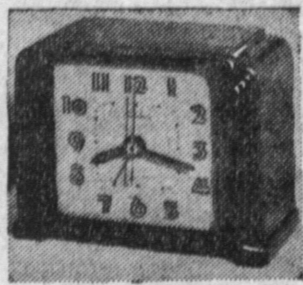

ELECTRIC CLOCKS
TELECHRON
GENERAL ELECTRIC
SESSIONS
WESTCLOX