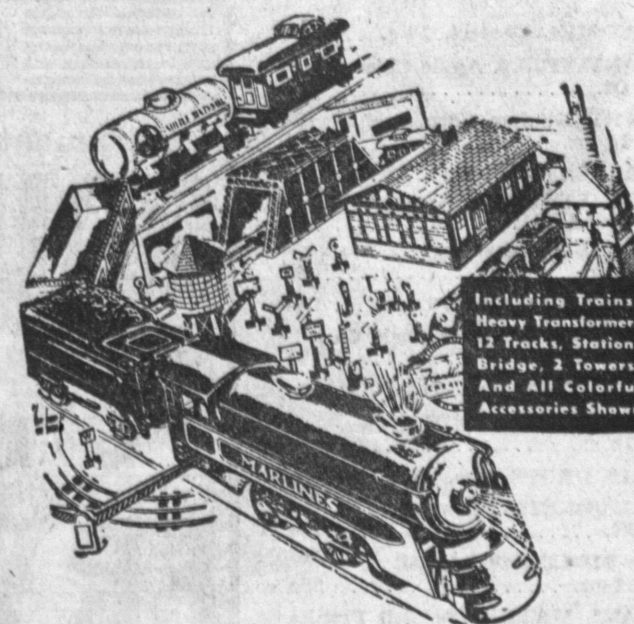

57 Pc. ELECTRIC TRAIN SET

Includes transformer, 12 tracks and all accessories shown. Starts, stops, runs backward or forward. A real toy value.

$14⁹⁵