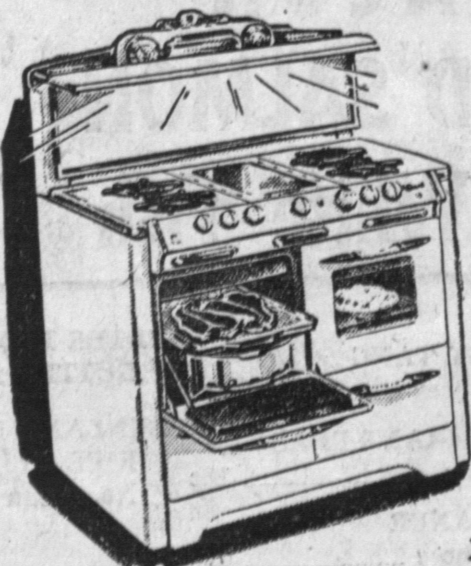

Dark Green
Reg. \$198.36 . \$169⁵⁰

5-PC. CHROME
DINETTE SET

FROM . . . \$59⁹⁵

O'KEEFE & MERRITT
Automatic Gas Range

- Vanishing Shelf
- Kool Kon-trol Panel
- Grille-va-for Broiler

\$336

NO CASH DOWN
3 YEARS TO PAY!