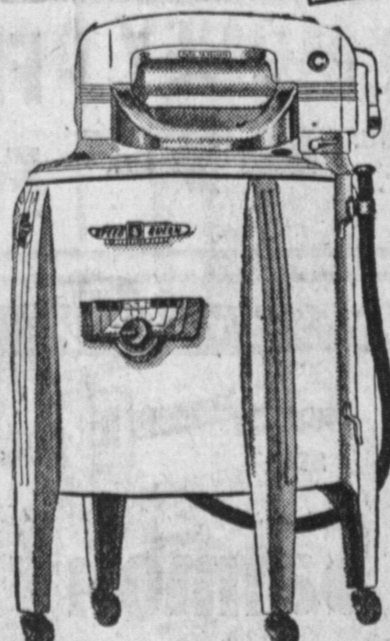

Super Duty Model 70P
SPEED QUEEN
WASHER

A Deluxe Washer—Streamlined with Full Capacity Porcelain Enamel Tub. Timer Clock. Finished in Hi-Baked Enamel with Red Trim.

$179⁵⁰

Wagon & Soap included!

GET THIS
WAGON
filled with TIDE
WITH YOUR NEW
SPEED QUEEN
WASHER