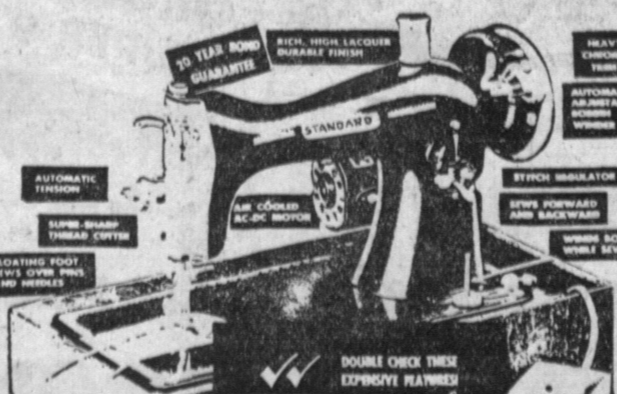

1495

**YOUTH BED
\$39.95**

TRADE IN YOUR OLD WASHER NOW!

**PANEL-END
CRIBS**

24⁹⁵

**FAMOUS NAMES
mean
BETTER THINGS
FOR BABY
ROSDERRY
BABYLINE
WELSH
LULLABY
THAYER**

**CRIB MATTRESS
\$9.95**

**OPEN
FRI.
NITES**