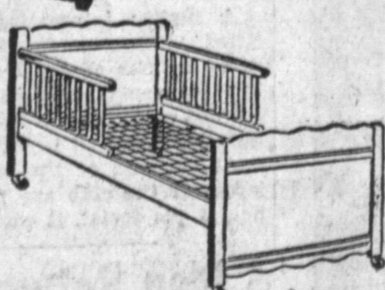

**ROUND BOBBIN
ELECTRIC
SEWING MACHINE**

49⁹⁵

- Kelvinator
- General Electric
- Crosley
- Sheldor

\$199⁹⁵ up

**HARDWOOD
HIGH CHAIR**

995

**NO CASH DOWN
2 1/2 YEARS TO PAY**

**PLAY
YARD**

1495

**YOUTH BED
\$39.95**

TRADE IN YOUR OLD WASHER NOW!

**PANEL-END
CRIBS**

24⁹⁵

**FAMOUS NAMES
mean
BETTER THINGS
FOR BABY
ROSDERRY
BABYLINE
WELSH
LULLABY
THAYER**

**CRIB MATTRESS
\$9.95**

**OPEN
FRI.
NITES**