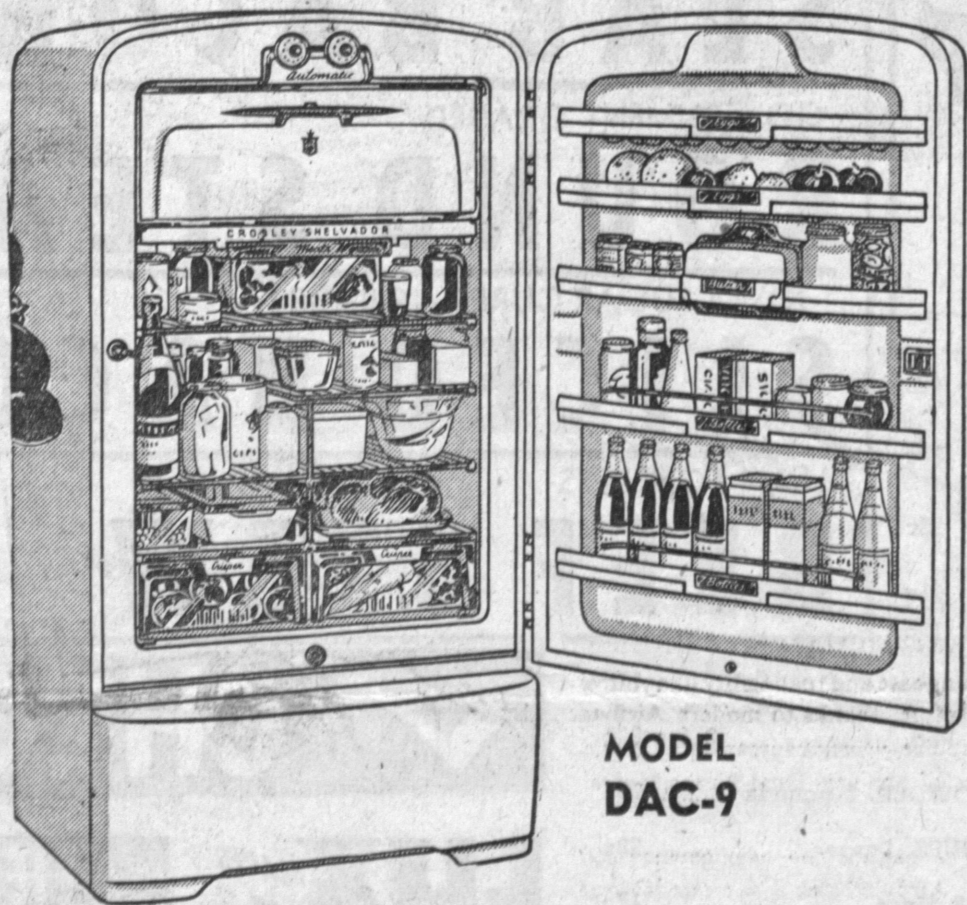

MODEL DAC-9

CROSLY SHELVDORS
as low as $219.95
AS LITTLE AS $3.20 A WEEK!