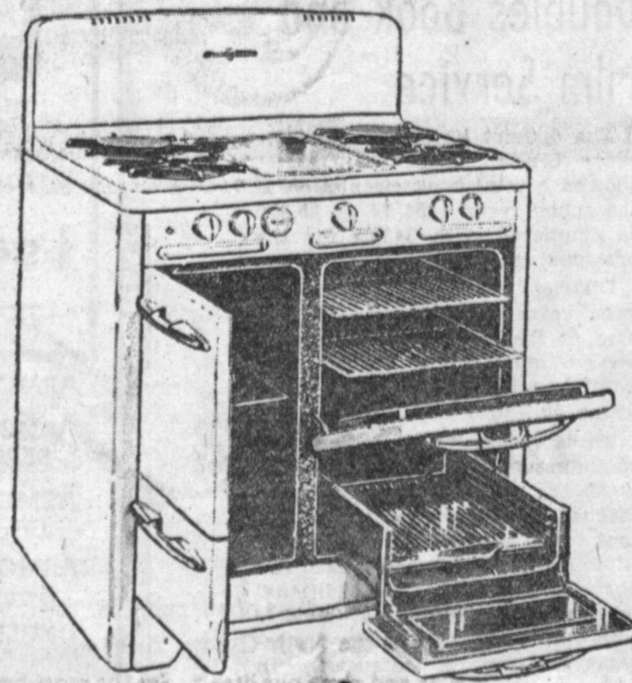

NO MONEY DOWN! 2 1/2 Yrs. To Pay!

MODEL DAC-9

CROSLY SHELVDORS
as low as \$219.95
AS LITTLE AS \$3.20 A WEEK!

O'Keefe & Merritt

GAS RANGE
NO CASH DOWN \$169.95
\$5 PER MONTH

7 PIECE LIVING ROOM GROUP

DIVAN & CHAIR
COCKTAIL TABLE
2 END TABLES
2 TABLE LAMPS
119.50
ONLY \$1.75 A WEEK