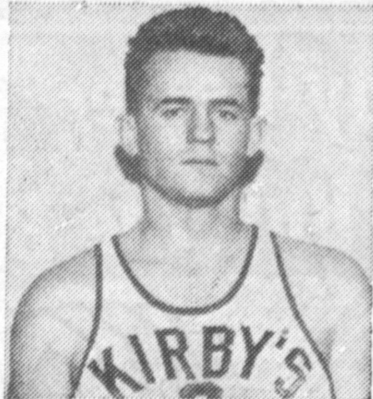

Kirby Team Tops League

After romping over all local opposition and chalking up 12 straight wins in the Far West Major AAU League, Kirby Shoe Stores' basketball squad was selected to represent the Los Angeles area at the National AAU tournament at Denver, Colorado, beginning Sunday, March 16.

The club left in a chartered bus, appropriately painted up for the occasion, on Saturday morning—March 8—and passed through or near several of the stores en route out of state for three games in New Mexico before the tournament starts.

New Store for New Food Co.

The new display showroom of the Liberty Home Economy Company 1623 Crowens avenue, formerly at 1103 Sartori, this economy food company is the first of its nature in Torrance.

The grand opening at their new location will feature a complete display of streamlined Cooler refrigerators.

Free popicles made in a Cooler will be distributed to the children, according to Milt Isbell, one of the owners of the business. Walt Schaefer and Jim Lawson are the other owners of this rapidly expanding business.

SHOWN ABOVE is John Furlong, one of the top scorers on the Kirby Shoe Stores' basketball team. After stomping all local opposition with 12 straight wins, the team heads for Denver, Colorado, to compete in the National AAU tournament.

C. Jones Elected

(Continued from Page One) baugh, third vice-president. Date for the membership drive was set for May 19 through May 24.

Council Ignores

(Continued from Page One) Victor E. Benstead and Albert Isen—on the "BID for Better Government" ticket. Benstead, who missed election two years ago by only seven votes, and

Isen, lawyer and property owner, also have been outspoken in their opposition to gambling of any kind.

Watch this newspaper next week for the most sensational values ever offered in the history of Torrance!

at Mc Mahan's
in Torrance

CIVIL SERVICE EXAMINATIONS FOR THE CITY OF TORRANCE

Open competitive examinations will be given in the near future for the following classifications:

Police Officer
(Salary $287.00 to $336.00 per month)

Laborer
(Salary $229.00 to $266.00 per month)

All candidates must be citizens of the United States and bona fide residents of the City of Torrance for at least one year immediately preceding the date of filing applications.

Applications may be secured at the office of the Personnel Clerk, Room 2, City Hall, Torrance, Calif.

LAST DAY FOR FILING APPLICATIONS
Wednesday, March 19, 1952 at 5:00 p.m.

**AL ROYER'S
HITCHING POST**
Texas Fly & His Westerners
Western Hit Parade Every
Sat. 1-4. Dancing Every Sat.
and Sun. Afternoon
1513 SO. WESTERN AVE. GARDENA

DO YOU NEED HELP on Your Improvement Problems?

Ask us for a copy of PITTSBURGH PAINT CO., "Color Dynamics" or Celotex Co.'s... "Wall Board Rooms". These are in colors and will help you select the proper materials and colors to give you the satisfaction you should have.

Any Home Improvement Can Be Had for
10% Down, Balance in 36 Monthly Payments.
Give us a call... We can help you!

JOSLIN LUMBER CO.
1782 W. Carson St. Phone 475
Open All Day Saturday and Till Noon Sunday
for Your Convenience

Did You Know
BIG JOE
is back at the
220 CLUB
Corner
220th & Figueroa

**WINDOW
SHADES**
Made to Order
● Bring in Your Old
Roller and Save 20c
Distributors of
TREASURE TONE PAINT
**JOHN'S PAINT &
SHADE**
1311 Post Ave.—Tor. 3096
(Next to Roth's Mkt.)

**HARBOR
DRIVE-IN THEATRE**
TELEPHONE 4-8300
1515 S. WESTERN AVE. AT FIGUEROA

ENDS SATURDAY
Our Treat Again

**SKIPALONG
ROSENBLUM** MAXIE
ROSENBLUM MAX BAER

Plus
ROBERT MITCHUM
LIZABETH SCOTT
ROBERT RYAN

and
**DRUMS
IN THE
DEEP
SOUTH** Guy
MADISON
Barbara
PAYTON

SUN. - MON. - TUES.

Fatley **GRANGER** Shelley **WINTERS**
Behave Yourself

Loretta **YOUNG** **CAUSE
FOR
ALARM!**

STADIUM
PLAYS AT GRANBY STADIUM TORRANCE 10

NOW PLAYING
Bob Hope
Hedy Lamarr
"My Favorite Spy"

—Plus—
Rod Cameron
Jane Nigh
"Fort O'Sage"
In Blazing Color

SUN. - MON. - TUES.
Cary Cooper
Van Johnson
Gene Kelly - Janet Leigh
"It's a Big Country"

—Plus—
Shelly Winters
Frank Sinatra
"Meet Danny Wilson"