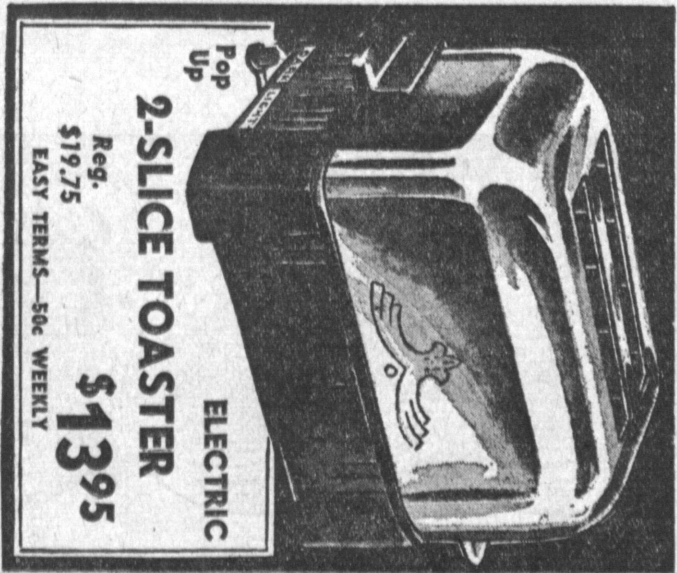

**ELECTRIC
2-SLICE TOASTER**
Pop
Up
Reg.
$19.75
EASY TERMS—50c WEEKLY
$13.95