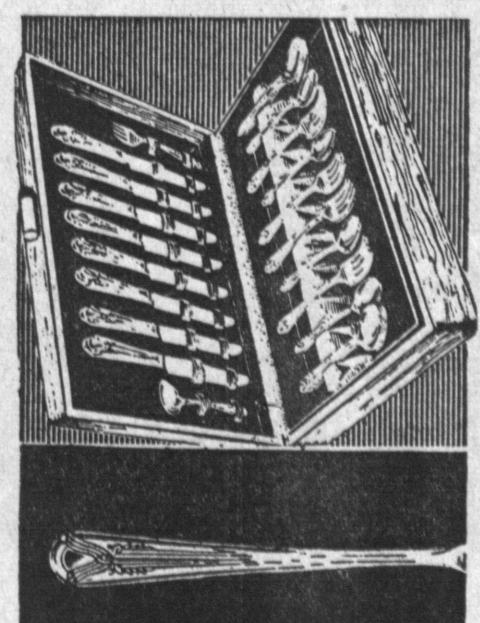

IMPORTERS Stock Liquidation

GENUINE IMPORTED BLUE WILLOW Dinnerware GIGANTIC SAVINGS

SENSATIONAL OFFER
32 PIECE SET
 Service for 6
\$6.95 Complete Set
 \$2.00 Monthly
 6 Dinner Plates • 6 Fruit Dishes
 6 Bread & Butter Plates • 1 Platter
 6 Cups • 6 Saucers • 1 Sugar with Cover

ORIGINAL DESIGN

ALL-OVER DECORATION

LOWEST PRICES IN 10 YEARS

Westinghouse Electric Iron
\$10.95 Real Value
 EASY TERMS—\$0c WEEKLY
 Lightweight Electric Iron with finger-tip fabric selector dial and heat control. Built-in cord & plug.

LAWSON'S JEWELERS

1317 El Prado Ave. Torrance, Calif.

Wm. ROGERS SILVERPLATE
 Made by International Silver Co.
52 PIECES, SERVICE FOR 8
 Real Value
\$29.95 Complete with Chest
 \$1.00 Weekly
 16 Teaspoons • 8 Forks • 8 Hollow Handle Knives • 8 Salad Forks • 8 Dessert Spoons • 2 Serving Spoons • 1 Butter Knife • 1 Sugar Shovel