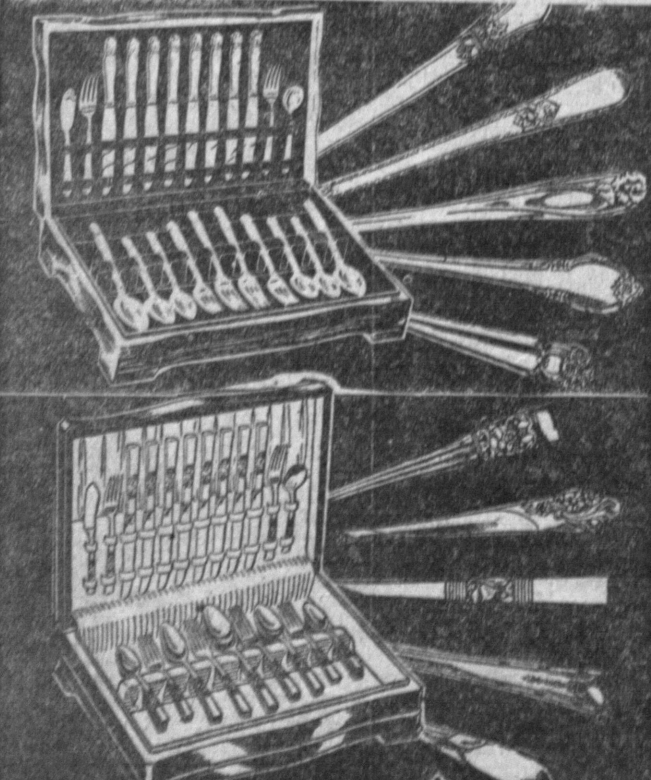

16 Diamond Set 14K Gold Genuine Diamonds \$159

SPARKLING RHINESTONE COSTUME JEWELRY \$1.95 and up CHARGE IT

4-PIECE PERCOLATOR SET \$22.95 \$1.00 WEEKLY

Complete Stocks of America's Finest Silverware

1847 Rogers 52 Piece Sets \$69.75