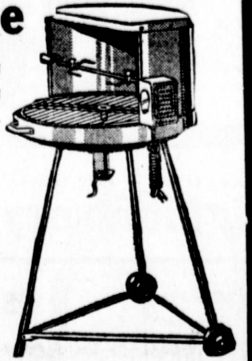

A FANTASTIC VALUE IN FAMILY POOL

**10-FT. DIAMETER--2 FT. DEEP
 HOLDS 1700 GALLONS**

Heavy duty plastic coated welded wire side wall. Tough, durable liner with drain valve. Easy to assemble, no tools required. Fun for the whole family.

1³³

... **family-size barbecue**

"Cook-out" time is here! This family-size barbecue is made by Big Boy so you know the quality. Electric motor operated spit, revolving adjustable grill, windbreaker hood, two-wheeled for easy moving.