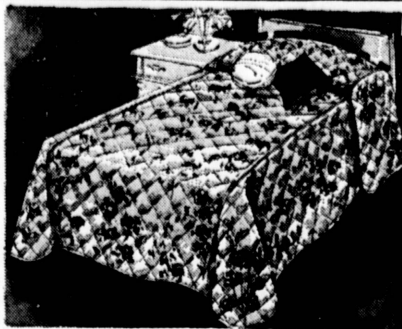

A LITTLE SHORT?

Just Use Your Handy Newberrys Charge Account... No Cash Needed!

QUILTED BEDSPREAD EXTRAVAGANZA!

Stupendous selection of styles, fabrics, colors and patterns!

YOUR CHOICE OF FULL OR TWIN SIZES

Values to $14.95

8⁸⁸ NEWBERRYS LOW PRICE

BASKETBALL SHOES

Men's and boys' sizes in black or white oxford style. Canvas upper with cushion insole.

$3⁰⁰ REGULARLY $5.99 pr.

MEN'S HI-BULK ORLON SOCKS

75% orlon, 25% stretch nylon, one size fits all... Beautiful solid colors...

REGULARLY $1.00 pr.

2 pair $1⁰⁰

MEN'S CREW SOCKS

Reg. 3 for $1.00 **3 pair 88¢**

MEN'S CUSHION-FOOT SOX

6 pair 1.87

BOY'S CREW SOCKS

4 pair 88¢

OUR FABRICS

ARE FAMOUS

COAST-TO-COAST PRINTED SYNTHETICS

36" - 45" width, lengths to 10 yards. Huge selection of prints and colors.

REGULARLY 88¢ yd.

57^c yd. NEWBERRYS LOW PRICE

KABOUKI PRINTS & POLISHED COTTONS

36" - 44" width. 100% cotton, wash 'n wear, huge assortment of bright shift prints.

REGULARLY 88¢ yd.

53^c yd. NEWBERRYS LOW PRICE

IT'S EASY TO CHARGE IT AT NEWBERRYS ROLLING HILLS PLAZA SHOPPING CENTER

Newberrys

2545 PACIFIC COAST HIGHWAY

AT CRENSHAW BLVD., TORRANCE

Newberrys

STORE HOURS: Monday through Saturday, 10 A.M. to 9 P.M.; Sunday, 10 A.M. to 5:30 P.M.