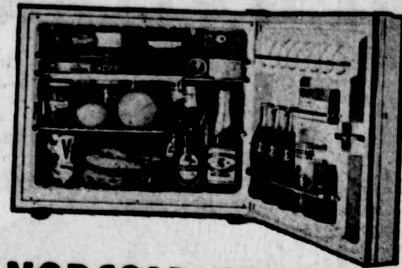

NORCOLD COMPACT REFRIGERATOR

Perfect for dependable service in cabins, offices, home bars, small apts. & boats. Over 1 1/2 cu. ft. capacity. Hermetically sealed compressor with 5 position temp. control with defrost setting.

INCREDIBLE SAVINGS **$59⁸⁸**