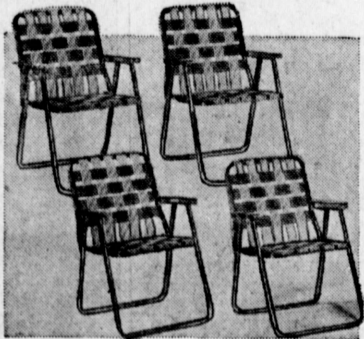

MAY CO CALIFORNIA 41ST ANNIVERSARY Sale

CATCH THE GIANT WAVE OF SAVINGS!

Relax in style with attractive patio furniture . . . your choice of 8 items

15⁰⁰
each

4 folding aluminum chairs
Reg. 19.80. Wide washable plastic webbing on 1" thick tubular aluminum frame with extruded armrests. Chairs fold flat for quick and easy storage. **15.00**

2 corded aluminum chairs
Reg. 24.90. Not ordinary cording, but extruded plastic . . . each length locked to frame at both ends. Green, white or yellow with white. Heavy aluminum frame. **15.00**

Corded aluminum chaise
Reg. 17.95. 72" overall length with 68 cross cords, 24 long cords. Adjusts to four positions and folds flat for easy storage. Sturdy double tubular armrests. **15.00**