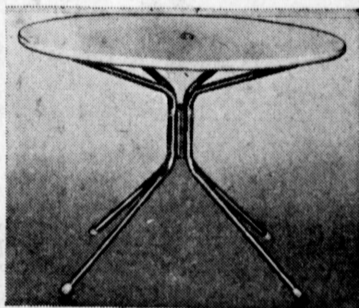

MAY CO CALIFORNIA 41ST ANNIVERSARY Sale

CATCH THE GIANT WAVE OF SAVINGS!

Relax in style with attractive patio furniture . . . your choice of 8 items

15⁰⁰
each

4 folding aluminum chairs
Reg. 19.80. Wide washable plastic webbing on 1" thick tubular aluminum frame with extruded armrests. Chairs fold flat for quick and easy storage. **15.00**

2 corded aluminum chairs
Reg. 24.90. Not ordinary cording, but extruded plastic . . . each length locked to frame at both ends. Green, white or yellow with white. Heavy aluminum frame. **15.00**

Corded aluminum chaise
Reg. 17.95. 72" overall length with 68 cross cords, 24 long cords. Adjusts to four positions and folds flat for easy storage. Sturdy double tubular armrests. **15.00**

Round umbrella table
Reg. 16.95. An attractive table for garden or patio . . . 42" round table with white baked on enamel finish. Table on sturdy aluminum legs and seats four with ease. **15.00**

Patio/garden umbrella
Reg. 17.95. Large 6' diameter tilting umbrella supported by aluminum center pole and 6 sturdy tabs. Washable plastic covering with gay fringe. Green or yellow. **15.00**