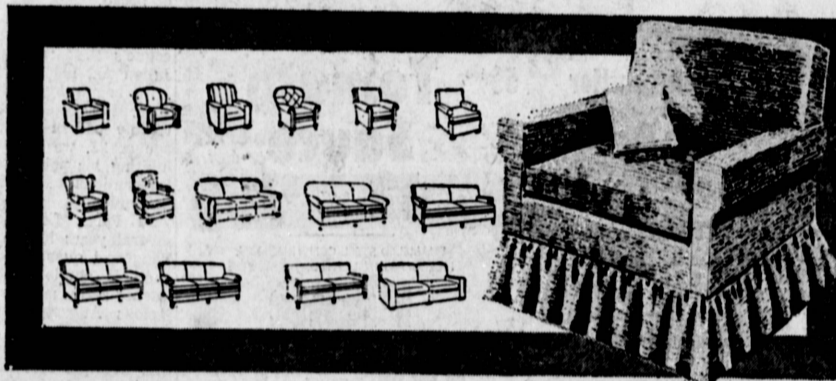

3 piece picnic group
Reg. 29.95. Rustic 2" thick 72x30" extra wide picnic table with sturdy bolted top construction and 2 matching picnic benches. Weather resistant hardware. **15.00**

Deluxe portable dream couch
Extra large. 24 1/2" metal frame covered with double thickness of vinyl tubing; weather resistant and easy to clean. Use as chaise, chair, etc. Turq. white, yellow, coral. **15.00**

Adjustable chaise lounge
Reg. 20.44. Attractive chaise lounge with luxurious floral patterned wipe-clean plastic covered pad. Pad on fully adjustable frame of heavy gauge 1" thick aluminum. **15.00**

May Co. patio furniture 35K