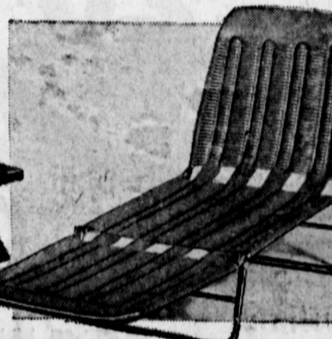

Deluxe portable dream couch
Extra large. 24 1/2" metal frame covered with double thickness of vinyl tubing; weather resistant and easy to clean. Use as chaise, chair, etc. Turq. white, yellow, coral. **15.00**