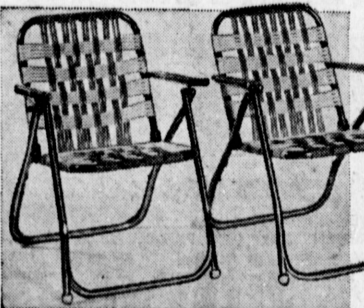

MAY CO CALIFORNIA 41ST ANNIVERSARY Sale

CATCH THE GIANT WAVE OF SAVINGS!

Relax in style with attractive patio furniture . . . your choice of 8 items

15⁰⁰
each

4 folding aluminum chairs
Reg. 19.80. Wide washable plastic webbing on 1" thick tubular aluminum frame with extruded armrests. Chairs fold flat for quick and easy storage. **15.00**

2 corded aluminum chairs
Reg. 24.90. Not ordinary cording, but extruded plastic . . . each length locked to frame at both ends. Green, white or yellow with white. Heavy aluminum frame. **15.00**

Corded aluminum chaise
Reg. 17.95. 72" overall length with 68 cross cords, 24 long cords. Adjusts to four positions and folds flat for easy storage. Sturdy double tubular armrests. **15.00**