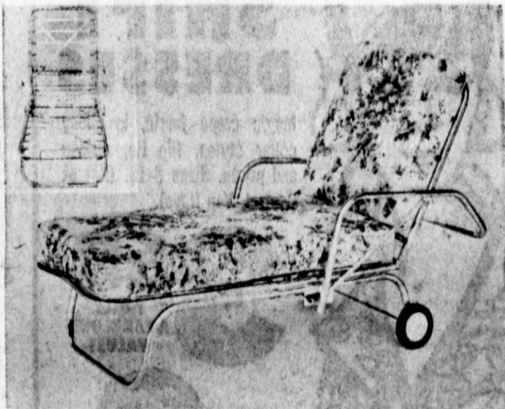

NEWBERRY FURNITURE STORE

CHAISE LOUNGE & 5" INNERSPRING Pad

66 coil spring, 5" pad with assorted patterns, plastic top and cotton duck bottom. Standard size chaise with 6" wheels. **COMPARE AT 24.95 16⁸⁸**

FOLDING ALUMINUM CHAISE

6⁸⁸

Has 5-position backrest! Aluminum with double tubular arms, deluxe webbing, 73". Reg. 9.98