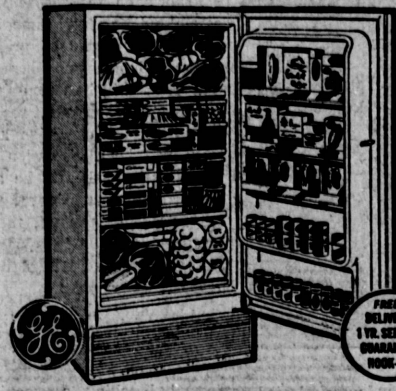

FAMOUS BRAND DELUXE REFRIGERATOR & FREEZER
SQUARE DESIGN "BUILT-IN" LOOK

119⁸⁸
FANTASTIC REDUCTION!

G.E. 28" WIDE DELUXE 12 CU. FT. FREEZER

179⁸⁸
SUPER SAVINGS!

SENSATIONALLY PRICED . . .

SHIFTS SHIFTS SHIFTS

REFRIGERATED BEER BAR
\$179⁸⁸ LOWEST PRICE IN TOWN
NOTHING ELSE TO BUY! NO EXTRAS!
Fully equipped with dispensing accessories. Rolls on casters. Magnetic door seal. Holds 1/4 keg of beer easily!
FREE DELIVERY 1 YR. SERVICE GUARANTEE
BANKAMERICARD