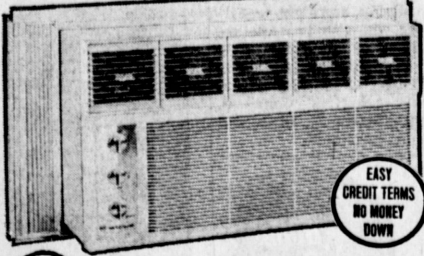

EASY CREDIT TERMS NO MONEY DOWN

Whirlpool

8,500 BTU 2 SPEEDS ULTRA SLIM AIR CONDITIONER

With exclusive "comfort guard" control! Complete with roll-out insta-mount installation. Width 25", height 15", depth 18". Whisper quiet operation - Washable filter - all direction control louvers. No special wiring needed just plug in.

FANTASTIC LOW, LOW PRICE!

$189⁸⁸