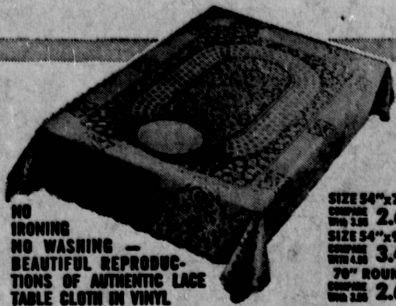

NO IRONING
NO WASHING —
BEAUTIFUL REPRODUCTIONS
OF AUTHENTIC LACE
TABLE CLOTH IN VINYL

54"x54" TABLECLOTH

The loveliest, most practical tablecloth. Ideal for everyday use. Just wipe clean with damp cloth or dip in sudsy water.

1.98
COMPARE WITH 2.98