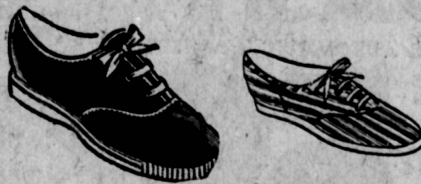

WHERE ARE YOU? WE NEED YOU!

WOMEN'S CLOGS

- WHITE OR BONE
- SIZES 4 TO 9

\$4.99
VALUE!

WOMEN'S LEATHER FLATS

- Many Styles and Colors to Choose From
- For Teens or Mothers
- Sizes 4 to 10

REG. TO \$3.99

MISSES' TENNIS SHOES & CANVAS SLIP-ONS (ROPE TRIM)

- RED
- DENIM
- BLACK
- WHITE
- STRIPES
- PLAIDS
- FADED BLUE

• SIZES 4 to 8; 8½ to 3

WOMEN'S BACKLESS STRAW SANDALS

- BONE
- WHITE
- NATURAL
- BLUE
- LILAC
- YELLOW
- 3 HEEL HEIGHTS

REGULAR
\$2.99 and \$3.99