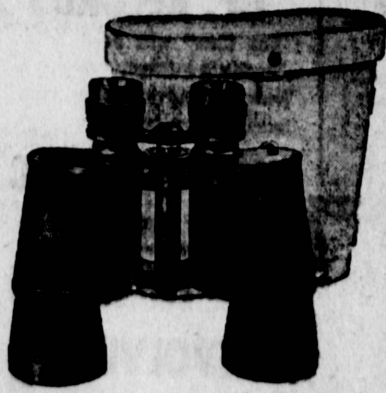

1⁸⁷

 to 3.87

LADIES' SUMMER STRAWS

Just received... wonderful values... wickers... straw fabrics... in a wide variety of styles... large to small shapes... white, beige and black.

2⁸⁷

CAMERAS and EQUIPMENT

Famous Brand 6x30 BINOCULARS

REGULAR 32.50

Fully coated optics with individual focus feature. Handy 2-piece case. These are fine quality binoculars with precision workmanship.

15³⁸

including Carrying Case