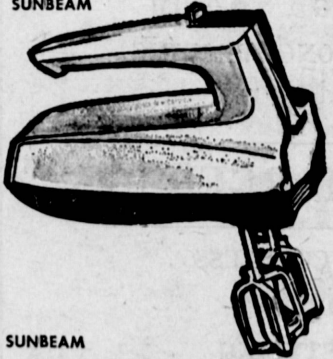

Your Choice for Only $1.00

SUNBEAM

TOASTMASTER