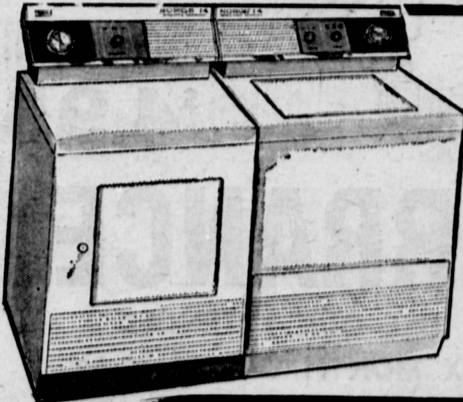

NORGE

WASHER-DRYER

Both For Only **$3**

Pay Only $3.50 A Week for

That's right . . . you get your choice of any of these fine items for only $1.00 when you make your purchase of $49.95 or more. 1. Sunbeam steam or dry iron 2. Universal compact hair dryer 3. Sunbeam hand mixer 4. Toastmaster stainless coffeemaker.