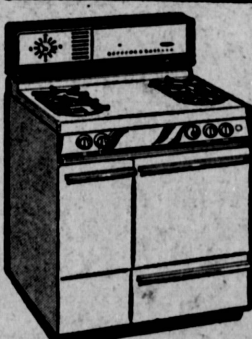

**GAFFERS & SATTLER
GAS RANGE**

WITH SIGNAL TIMER & CLOCK
$139⁸⁸
INCREDIBLE
SAVINGS

PRICE INCLUDES FREE DELIVERY, HOOK-UP & WARRANTY

PHILCO BENDIX