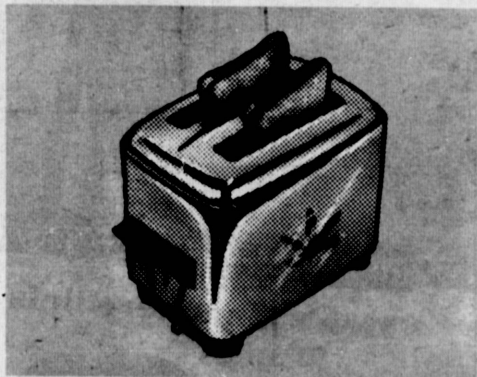

Newberrys

Can-Bottle OPENER

"Vogue" electric can opener with single level finger tip action ... opens any size or shape can. Magnet holds lid. U. L. approved.

5.88

West Bend Coffee Maker

Big, bold and beautiful. How great to start out each morning with a delicious cup of coffee. Makes cup after cup of perfect coffee. Gleaming, easy care, aluminum electric coffee maker. U.L. approved. 4 to 10 cups.

5.88

SILEX TOASTER

Makes toast just the way you like it. Pops up when done. Chrome plated. Hinged crumb door. U. L. approved.

5.88

STEAM-DRY IRON

Mary Proctor iron with loads of features. Steam-dry switch. Fabric dial. Won't spill or sputter. 17 steam vents. U. L. approved.