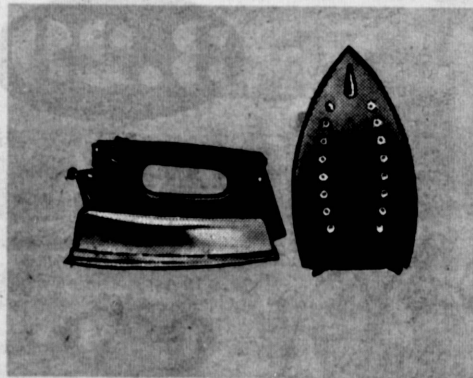

Newberrys

Can-Bottle OPENER

"Vogue" electric can opener with single level finger tip action ... opens any size or shape can. Magnet holds lid. U. L. approved.

5.88

West Bend Coffee Maker

Big, bold and beautiful. How great to start out each morning with a delicious cup of coffee. Makes cup after cup of perfect coffee. Gleaming, easy care, aluminum electric coffee maker. U.L. approved. 4 to 10 cups.

5.88

SILEX TOASTER

Makes toast just the way you like it. Pops up when done. Chrome plated. Hinged crumb door. U. L. approved.

5.88

STEAM-DRY IRON

Mary Proctor iron with loads of features. Steam-dry switch. Fabric dial. Won't spill or sputter. 17 steam vents. U. L. approved.