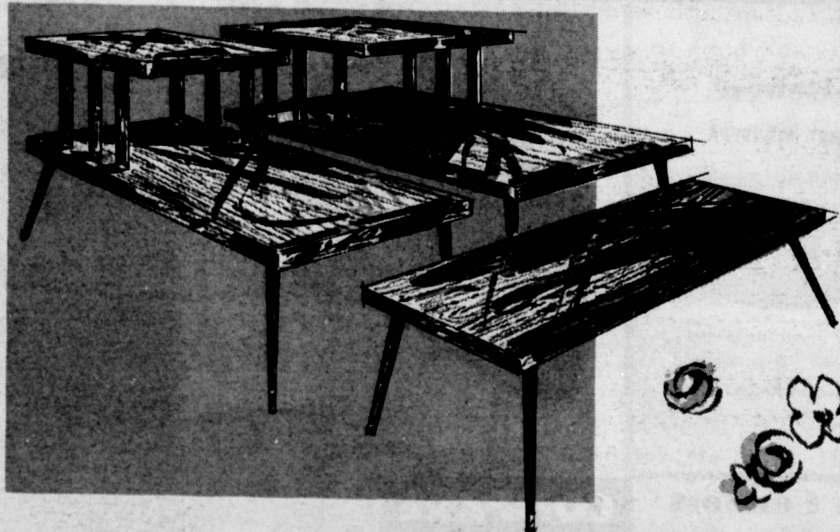

Newberrys

FURNITURE FINDS
... TO BRIGHTEN
YOUR HOME

REGULAR \$22.98

**3-Pc. Set
MODERN TABLES**

19.97
SET

Smart, modern styled tables unusually well constructed. Brass ferrules on legs. Coffee table and two matching step tables in handsome Walnut finish. See these now! Stain resistant top.

**DEEP
DRUM SHADE**

Size 14" x 16" x 12"

2.19

Size 12x14x18 \$3.79

Lovely Satin Fabric on Parchment.
White or Beige.

**Provincial
20" Shade**

3.98

Fluted Ballerina with antique satin body . . . Organdy trim. Colors: White or Beige.