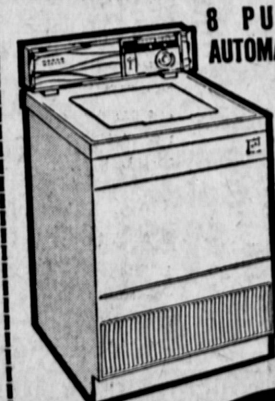

NORGE TOP-OF-THE-LINE AUTOMATIC WASHER

8 PUSH BUTTON AUTOMATIC CYCLES • SUDS SAVER

Custom lint filter • Agitator and detergent dispenser. Norge's "Finest Top of the Line". Fully automatic washer. Automatic detergent & BLEACH DISPENSER. Push a button and it sets itself for proper washing of any kind of fabric.

FANTASTIC DISCOUNT PRICE... HURRY! **199⁸⁸**