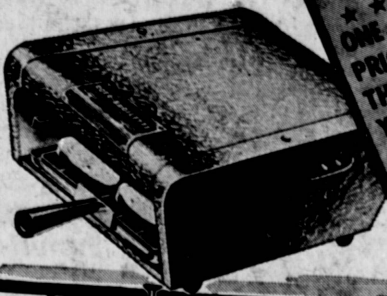

Cleanance

ROTO BROIL ELECTRIC 3 WAY BROILETTE

Oven toaster & broiler... for broiling, grilling & toasting. Also makes pizzas & warms up coffee cakes.

A FANTASTIC PRICE OF

2⁸⁸

GIANT PRE-INVENTORY

*****
ONE OF OUR MOST DRASTIC PRICE SLASHING EVENTS OF THE YEAR!... HOW WOULD YOU LIKE TO COUNT AN 10 MILLION DOLLAR STOCK WELL... WE WOULD RATHER SELL IT NOW THAN COUNT IT LATER... SO HERE GOES! THE SAVINGS ARE YOURS!!

ROOM SIZE SPEAKER! MODERN DESIGN!