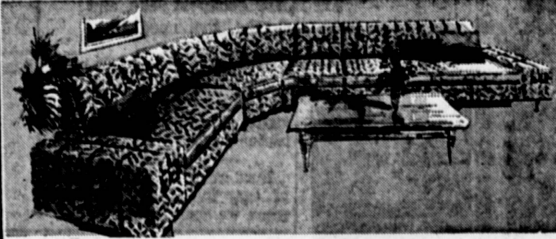

SAVE \$150! 5-PC. SWEEPING FOAM PILLOWBACK SECTIONAL

Here's a lot of sectional! Left and right arm section, curve section, and great armless chairs that can be used individually elsewhere. Easy-rolling casters. Decorator fabric. NO MONEY DOWN, \$14.50 MONTHLY!

REGULARLY \$449.95

\$299

SAVE \$70! 5-PC. CUSTOM QUILT OR NYLON FOAM SECTIONAL

A completely foam, 5-pc. sweeping sectional in your choice of custom quilted cover or 100% nylon fabric cover. Top quality construction throughout. Completely quilted arms and all. NO MONEY DOWN, \$14.50 MONTHLY!