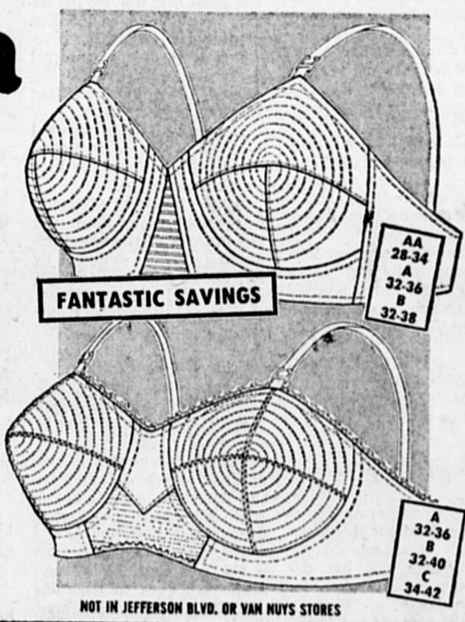

angela BRAS

FANTASTIC SAVINGS

88c EA.

NOT IN JEFFERSON BLVD. OR VAN NUYS STORES

Special! WALTZ GOWNS

DACRON, NYLON AND COTTON GOWNS... BEAUTIFUL PASTEL PRINTS
44% Dacron, 33% Nylon, 23% cotton. Completely washable. Sizes S-M-L. Sensationally offered at this low price.