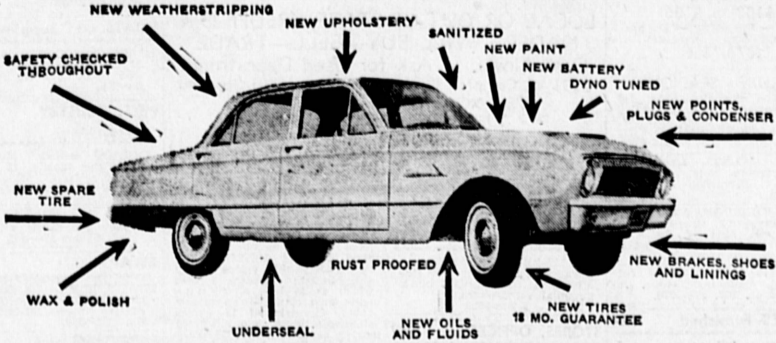

RELY ON THE LEADER -- ONLY THE HERALD PROVIDES AUDITED CIRCULATION COVERAGE OF TORRANCE

Automotive AUTOMOBILES For Sale	190	Automotive AUTOMOBILES For Sale	190	Automotive AUTOMOBILES For Sale	190	Automotive AUTOMOBILES For Sale	190	Automotive AUTOMOBILES For Sale	190

Vel's Ford-Most Exclusive

* REMANUFACTURED USED CARS *
* UNCONDITIONALLY GUARANTEED *

No Finer Quality Used Car Values At Any Price!