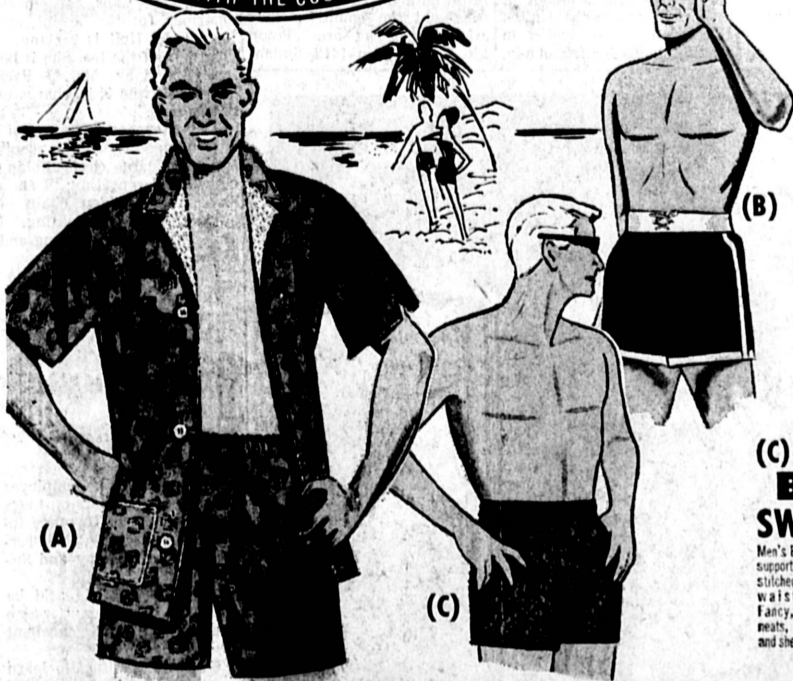

MEN'S & BOYS' FAMOUS "CAL-SURF" SWIMWEAR

(A) MEN'S TERRY LINED CABANA SETS

Men's terry lined with absorbent terry. Half sleeve jackets in long and short models with cover trunks to match. Sizes S-M-L-XL. **12.95 VALUE $7⁸⁸**

(B) EXTRA LARGE SELECTION (B) OF CALIFORNIA STYLES BRIEFS & BOXERS

Men's Lastex Briefs, Nassau Racers, Front Zips, Outriggers, Jamaica, Beach Pants and Surfies, Solids, Fancies, novelties. Tremendous Selections. **5.00 TO 5.95 VALUE $3⁴⁸**

(C) MEN'S FULLY LINED BOXER SWIM TRUNKS

Men's Boxer swim trunks. Fully lined. Full support. 3 way stitched elastic waistband. Fancy prints, meats, birds and sheers. **3.95 VALUE $2⁶⁸**

(D) BOYS' BOXER "CAL-SURF" SWIMWEAR

Boys' Boxer swim trunks, solid, by prints & plaid. 3 way stitched elastic waistband. Full support, drawstring closure. Button flap pocket. Sizes 10 to 18. **2.95 VALUE $1⁷⁸**

(E) BOYS' "CAL-SURF" SWIMWEAR

Jamaica Racers, Nassau Racers, Nassau, Stretch Lastex and popular front Zip styles. All with full support and sharp trim. Cotton, gabardine, Surfies, Jamaica & Outrigger. Sizes 8 to 18. **3.95 VALUE $2⁶⁸**

HAND SCREENED PRINTED BEACH TOWELS
YOUR CHOICE OF PATTERNS
California styled printed beach towels. Buy now and save at this low price. **$1⁸⁸**