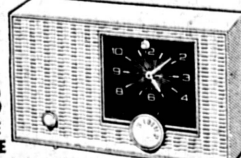

ADMIRAL • GE • RCA VICTOR CLOCK RADIO

GUARANTEED TO BE 1 OF 3 LISTED!

$12⁸⁸ SALE PRICE

ADMIRAL • GE or RCA VICTOR DELUXE TABLE RADIO

GUARANTEED TO BE 1 OF 3 LISTED!

Fingertip tuner. Trouble-free chassis. Large 4" room size volume speaker plus built-in antenna.

$7⁸⁸ DISCOUNT PRICE