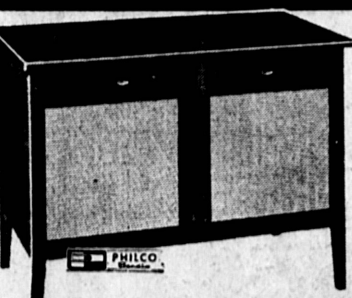

Star-Studded TOP BRAND NAME Discount Values!

FOR MOM ON HER DAY...

QUALITY * SERVICE * DISCOUNTS * INTEGRITY *
WHITE FRONT
STORES
KEEPING FAITH WITH THE CUSTOMER SINCE 1928

NORGE 12 CU. FT. AUTOMATIC DEFROST REFRIGERATOR WITH FREEZER

65 LB. FROZEN FOOD CAPACITY FREEZER
Full-width porcelain crisper, insulated chill tray. Flush-fit design. Push-button flash defrosting. Sensationally priced for Mother's day gift giving. Drastically reduced!

$164⁸⁸

EASY CREDIT TERMS

ALL PRICES COMPLETE
ALL TV PRICES INCLUDE
- FREE DELIVERY -
- NORMAL HOOK-UP -
- 1 YR. PICTURE TUBE WARRANTY

ADMIRAL • GE • RCA VICTOR CLOCK RADIO

GUARANTEED TO BE 1 OF 3 LISTED!

$12⁸⁸ SALE PRICE

ADMIRAL • GE or RCA VICTOR DELUXE TABLE RADIO

GUARANTEED TO BE 1 OF 3 LISTED!

Fingertip tuner. Trouble-free chassis. Large 4" room size volume speaker plus built-in antenna.

$7⁸⁸ DISCOUNT PRICE

ADMIRAL CLOCK RADIO WITH 4 FUNCTION CONTROL CENTER

Drift free FM tuner. Bass/Treble boost. Separate tone & volume controls. Choice of decorator colors.

$48⁸⁸

4 SPEED AUTOMATIC STEREO PHONO

$39⁸⁸ SALE PRICE

2 SWING-OUT DETACHABLE WING SPEAKERS

FAMOUS MAKE BRAND Dual channel stereo phono with separate volume control. Plays all size stereo and monaural records. Fold up luggage type carrying case!

ADMIRAL 13.7 CU. FT. 472 LB. CAPACITY FREEZER

$178⁸⁸ SALE PRICED

GAFFERS & SATTLER GAS RANGE

SIGNAL TIMER & CLOCK

Extra large expandable oven with interior light. Broiler with chrome grill. New "Hold-It" top burners. Electric clock & signal timer. Automatic pilots.

$138⁸⁸ SALE PRICE

WESTINGHOUSE ALL FABRIC 2 CYCLE AUTOMATIC LAUNDROMAT

$148⁸⁸ SALE PRICE

MAKE IT EASY FOR MOM ON MOTHER'S DAY WITH A DELUXE GE PORTABLE DISHWASHER