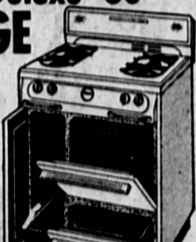

O'KEEFE & MERRITT STARLINE 40" GAS RANGE

Automatic clock & timer • Automatic roast guide • 5 Star-Jet burners • Built-in griddle with cover • Choice of chrome or porcelain top • Hi-broiler with rotisserie • White or copper-tone.

DRASTICALLY REDUCED **298⁸⁸** SALE PRICE