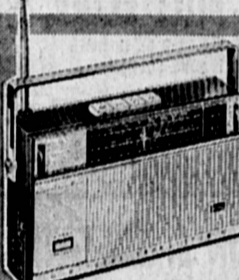

THE GREATEST SALE ON EARTH! ALL PRICES SLASHED ON TOP BRANDS!

PHILCO 14 CU. FT. Deluxe 2 DR. REFRIGERATOR With 186 LB. SEPARATE BOTTOM FREEZER

Dairy bar door. 2 large slide-out shelves. 160 cube portable ice keeper. Magnetic door seal. Full width crisper. Freezer with door storage.

$288⁸⁸ SALE PRICE

PRICE INCLUDES FREE DELIVERY • NORMAL HOOK-UP • 1 YR. FREE SERVICE • PLUS FACTORY WARRANTY

FAMOUS II CU. FT. REFRIGERATOR

FULL WIDTH FREEZER CHEST Features 2 glide-out shelves! Wide range temperature control. Full-width crisper. Flush-fit hinge doors, magnetic door seal!

ANNIVERSARY PRICED

144⁸⁸

NORGE 12 CU. FT. AUTOMATIC DEFROST REFRIGERATOR

WITH 65 LB. FREEZER CHEST Full-width porcelain crisper, insulated chill tray. Flush-fit design. Push-button flash defrosting.

ANNIVERSARY PRICED

164⁸⁸

NORGE 19.2 CU. FT. Deluxe FREEZER

Huge 672 lbs. capacity, new thin line design. Full-width roll-out storage basket. 5 yr. food warranty. Defrosting drain, interior light.

ANNIVERSARY PRICED

248⁸⁸

G.E. DELUXE PORTABLE 3 RINSE DISHWASHER 12 PLACE SETTING CAPACITY

Easy-rolling casters, flush-away drain. Vinyl cushioned interior. Total wash and dry takes 30 minutes.

$128⁸⁸

MOTHER'S DAY SPECIAL!

PHILCO

30,000 BTU GAS DRYER

$138⁸⁸ SALE PRICE

ALL FABRIC WASHER

$184⁸⁸ SALE PRICE

WEDGEWOOD Deluxe 30" GAS RANGE

With automatic top burner & oven lighting. One-piece hinged top, full size "wrap-around" oven with 2 piece smokeless broiler & handy storage compartment. Choice of color.

114⁸⁸ SALE PRICE

O'KEEFE & MERRITT STARLINE 40" GAS RANGE

Automatic clock & timer • Automatic roast guide • 5 Star-Jet burners • Built-in griddle with cover • Choice of chrome or porcelain top • Hi-broiler with rotisserie • White or copper-tone.