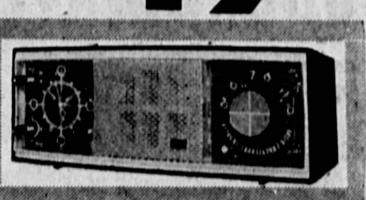

AM FM PORTABLE RADIO

PUSH BUTTON OFF AM FM/AFC ON FM Telescoping built-in antenna with tone control switch. Slide rule dial with light. Lightweight!

$49⁸⁸ SALE PRICE