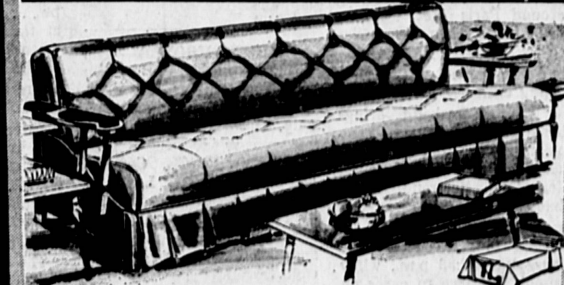

GE • WESTINGHOUSE • CASCO ELECTRIC BLANKETS

FINAL CLEARANCE!
ONCE THEY'RE GONE THAT'S IT!
SAVE UP TO 50% AND MORE

| | | |
|--------------------------|---------------------------|-------------------------|
| TWIN SIZE SINGLE CONTROL | DOUBLE BED SINGLE CONTROL | DOUBLE BED DUAL CONTROL |
| \$6.00 TO \$12.00 | \$8.00 TO \$15.00 | \$10.00 TO \$21.00 |

COMPLETE DISCOUNT FURNITURE Dept.

2 PC. COLONIAL SALEM MAPLE ENSEMBLE
SUPER SOFT • SOFA OPENS INTO BED!
Upholstered in fabulous "super soft" vinyl with the "kid glove" feel. Foam tufted for extra comfort & beauty. Sofa sleeps two. Sofa bed and chair now at fantastic savings! Warm maple finish! Choice of latest decorator colors!
\$159.88 BOTH PCS.