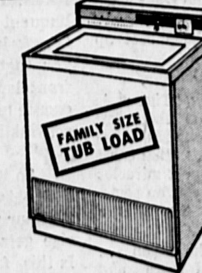

ROPER 30" CHARM BUILT-IN GAS RANGE & OVEN
Upright eye-level gas range. Easy slip-in install. Auto. lighting. SALE PRICE **\$257**

O'KEEFE & MERRITT 36" RANGE GLASS DOOR OVEN
Electric clock & signal timer. Lift top for cleaning. Star Jet burners. SALE PRICE **\$148**

MAGIC CHEF HI-BROILER RANGE GLASS DOOR OVEN
Also has low broiler. Hugs griddle. Elec. clock & timer. SALE PRICE **\$188**

GE FULLY AUTOMATIC 12 LB. LOAD 2 WASH TEMP. WASHER
Water saver selector. Flush to wall fit. Porcelain lid, cover & tub. SALE PRICE **\$176**

NORGE AUTOMATIC Dual Cycle WASHER

EASY FRONT "REACH-IN" SERVICE
Large filter with huge wash tub capacity. Water temperature selector. All fabric dual cycle. Quality thru-out. Big savings.
CLEARANCE PRICE \$157