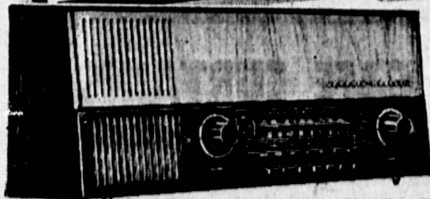

\$358⁸⁸

Famous WEST GERMAN STEREO PHONO & AM-FM-SW Radio

7 tubes plus rectifier for reception on 4 wave bands. 4 speed record changer. Built-in ferrite-rod antenna. Jack for tape recorder & satellite speakers. Lowest price ever!

\$128⁸⁸ DISCOUNT PRICE

"SCANDINAVIAN LOOK" DELUXE HARDWOOD CABINET!

GRUNDIG FM-AM-SW TABLE RADIO

Black forest walnut cabinet. Built-in FM antenna & tone control keyboard. Jack for tape & record player.

69⁸⁸ DISCOUNT PRICE

ADMIRAL • GE or RCA VICTOR DELUXE TABLE RADIO

GUARANTEED TO BE 1 OF 3! Fingertip tuner. Trouble-free chassis. Large 4" room size volume speaker. Built-in antenna.

\$7⁸⁸ DISCOUNT PRICE

4 speed changer! Separate volume controls. Plays all size stereo and mono records. Fold up carrying case!
2 SWING OUT SPEAKERS