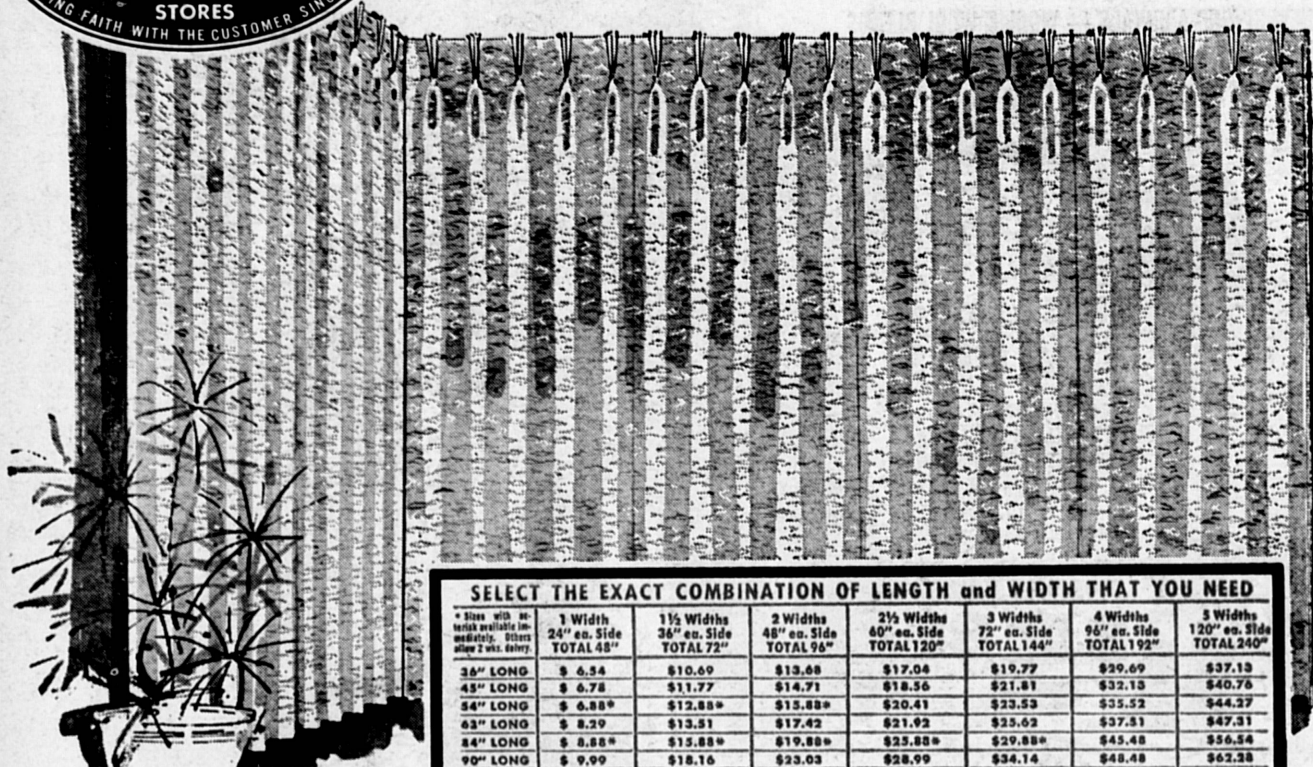

SELECT THE EXACT COMBINATION OF LENGTH and WIDTH THAT YOU NEED

* Sizes with asterisk available immediately. Others allow 2 wks. delivery.	1 Width 24" ea. Side TOTAL 48"	1½ Widths 36" ea. Side TOTAL 72"	2 Widths 48" ea. Side TOTAL 96"	2½ Widths 60" ea. Side TOTAL 120"	3 Widths 72" ea. Side TOTAL 144"	4 Widths 96" ea. Side TOTAL 192"	5 Widths 120" ea. Side TOTAL 240"
36" LONG	$ 6.34	$10.69	$13.68	$17.04	$19.77	$29.69	$37.13
45" LONG	$ 6.78	$11.77	$14.71	$18.56	$21.81	$32.13	$40.76
54" LONG	$ 6.88*	$12.88*	$15.88*	$20.41	$23.53	$35.52	$44.27
63" LONG	$ 8.29	$13.51	$17.42	$21.92	$25.62	$37.51	$47.31
72" LONG	$ 8.68*	$15.88*	$19.88*	$25.88*	$29.88*	$45.48	$56.54
90" LONG	$ 9.99	$18.16	$23.03	$28.99	$34.14	$48.48	$62.28
95" LONG	$11.71	$19.84	$23.94	$30.03	$35.56	$49.09	$63.72
VALANCES	$ 3.14	$ 7.73	$10.36	$13.97	$14.59	$20.16	$24.99

BISQUE • WHITE • CAFE TURQUOISE & GREEN - TAMARA • DAVID • BARTON PATTERNS