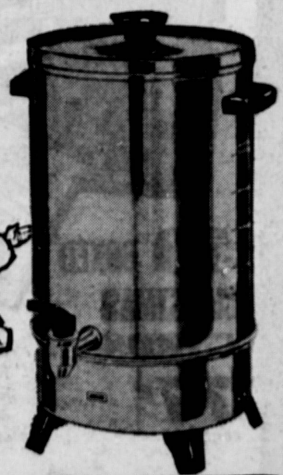

FREE
 GIFT
 WRAP

COMPLETELY AUTOMATIC WEST BEND PERCOLATOR

9 cup 10.00 value **6.99**

brews a perfect cup of coffee . . . and super fast, too! handsomely designed of easy-to-clean aluminum, trimmed with ivory plastic legs and handle. keeps coffee hot . . . completely automatic.

she wants
 useful
 gifts from
 west bend

STAINLESS STEEL MIXING BOWLS

2.99 4.98 value

3 PC. BOWL SET:

- 1/4 qt. bowl
- 1 1/2 qt. bowl
- 3 qt. bowl

for electric or hand mixers. gem-hard steel stays bright-as-new, won't corrode, rust, chip, crack, break or stain. 3 versatile size bowls for every need.

12-30 CUP FULLY AUTOMATIC COFFEE MAKER 9.88

big 20.00 value! greatest boon to party-giving in years . . . just add water and coffee . . . wait for the signal light . . . then serve delicious, sediment-free coffee! keeps perfect serving temperature, too . . . automatically! ideal for buffet or rumpus room, clubs and office "coffee breaks." marvelous holiday gift!

SINGING TEA KETTLE... STAINLESS STEEL with solid copper bottom

2.99 reg. 4.98

the cleaning ease of stainless steel . . . the quick and even heating of copper, cheery whistle when water boils. trigger spout. 2 1/2 qt., capacity.