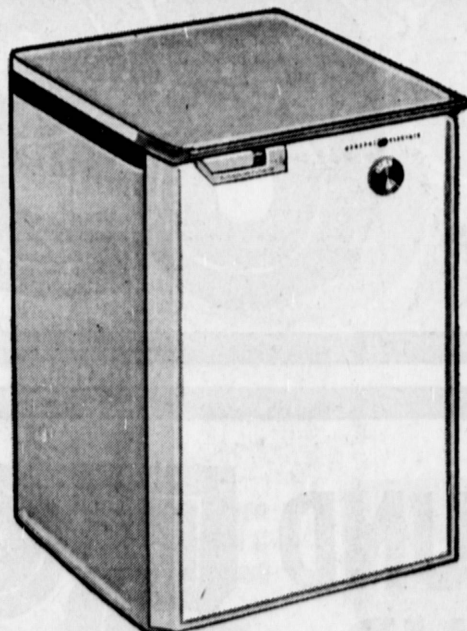

FRIGIDAIRE "13.8" FROST PROOF 2-DOOR

No money down, \$17 monthly **318.88**

No frost in the refrigerator . . . no frost in the freezer. No waste space in refrigerator with tein hydrators, 4 full-width cabinet shelves, storage door shelves. 100-lb. frost-free freezer has its own storage shelf.

MAYTAG

MAYTAG "HALO OF HEAT" ELECTRIC DRYER

No money down, \$8 monthly **139.88**

Fast, safe and dependable with newer features to get your clothes dry indoors with minimum fuss. No "hot spots." Push buttons for wash-and-wear, air-fluff and regular drying. In gas model, 172.88.

GENERAL ELECTRIC

G.E. "MOBILE MAID" PORTABLE DISHWASHER

No money down, \$8 monthly **148.88**

Holds 14 place settings so party clean-ups are a snap. Needs no installation . . . fill at table, roll to kitchen, snap onto faucet. 1/2 HP. motor; vinyl-cushioned interior; automatic detergent dispenser; set-and-forget control.

WEDGEWOOD GAS RANGE WITH GRIDDLE

No money down, \$7 monthly **129.88**

Divided cook top with griddle built-in. Top is hinged for easier cleaning. Family-size oven; pull-out drawer-type broiler; storage compartment.