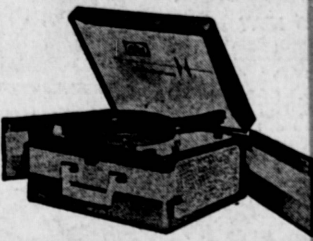

2488
SALE PRICE

GRAND OPENING

CELEBRATING OUR NEW BIG DISCOUNT CENTER IN PACOIMA SERVING THE SAN FERNANDO VALLEY, BURBANK, GLENDALE & PASADENA

SALE! HELD OVER 5 BIG DAYS DUE TO POPULAR DEMAND! ALL 10 STORES JOIN IN THE PRICE SLASHING!