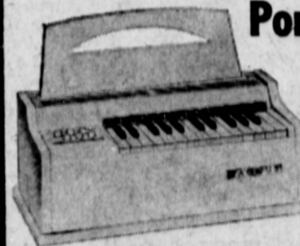

MAGNUS "PLAY-ON-SIGHT" Portable ORGAN

24⁸⁸ SALE PRICE

"The Jewel" Model. Just plug it in. Match letters & numbers to keys and chord buttons as marked in music book for easy "on-the-spot" playing.

MAGNUS ELECTRIC CHORD ORGAN

Beautiful modern cabinet, matching music rack, detachable "gold" tapered legs, song book. Learn to play without lessons.

LOW, LOW PRICE!

49⁸⁸