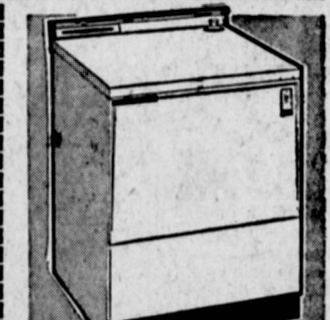

248.88

CAKE SAVER WITH PASTRY PLATE IN COLORS
In pink, white & yellow. Snap fit lid assures freshness.
98c

50 IN A BAG
STURDY WOOD CLOTHES PINS
Strong wire spring type clothes pins at big savings.
34c

SNYDER CHROME TOWEL POLE
BAR SLIDES FOR ADJUSTMENT
2 clear plastic rings plus 1 towel bar. Sturdy 1" tubing chrome pole. Rubber tip ends. Adjustable for ceiling heights.
1.78 SALE PRICE

YOUR CHOICE!
9 PR. SHOE RACK OR SKIRT HANGER
Sturdy finished wire construction.
68c EA.

PHILCO 14 CU. FT. 2 DR. REFRIGERATOR WITH BOTTOM FREEZER
Dairy bar door. 2 large slide-out shelves. 160 cube portable ice keeper. Magnetic door seal. Full width crisper. Freezer with door storage.
298.88 SALE PRICE

NORGE 19.2 CU. FT. Deluxe FREEZER
Huge 672 lbs. capacity, new thin line design. Full-width roll-out storage basket. 5 yr. food warranty. Defrosting drain plus interior light.
248.88 SALE PRICE

G.E. AUTOMATIC WASHER ALL FABRIC WASHER
Water saver selector! Flush to wall installation. Spiral activator washing action. All porcelain lid cover & wash basket. Detergent dispenser!
158.88 SALE PRICE

KELVINATOR GAS DRYER
Deluxe automatic time cycle dial control. Safe temperatures for even the most delicate fabrics. All porcelain drum. Automatic safety shut off when door is opened.
138.88 SALE PRICE