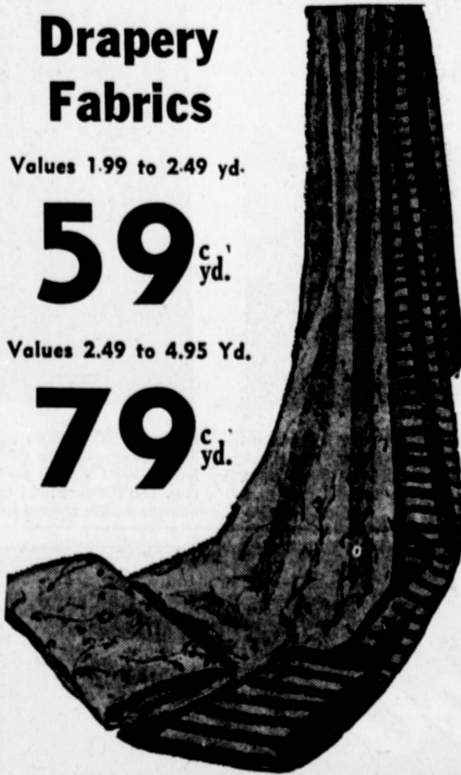

NEW DRIPLESS
EASY TO USE
DUACITE
WALL PAINT

Will not drip or spatter like regular paint! Never needs stirring or thinning. It's odorless! Just clean your tools with ordinary tap water. You've seen it on TV for 7.45, NOW SAVE 2.46 GAL. — **$4.99** GAL.

ODORLESS VINYL PAINT

2.99
Gal.

GLOSS ENAMEL

Goes on smooth and even with a brush or roller. Excellent for kitchen, bathroom or interior wood trim. White only. Can be tinted to any color you desire.

3.49
Gal.

PAINT YOUR HOME
AND SAVE WITH
VINYLAC

$4.79

Comparable to Paints That Sell Elsewhere for 6.75

FLAT WALL PAINT

A flat all base paint which can be used on interior plaster, wood or wallpaper, brush it or roll it. Your satisfaction is guaranteed ... no better quality and no lower price can be found.

1.99
Gal.

FENCE PAINT

Made with lined all base. Very heavily pigmented. Easy to apply with brush, roller or spray. Made to take it against rugged outdoor weather.

1.99
Gal.

LOG OIL

1.99
Gal.

PAINT THINNER

Top quality, crystal clear ... No dealers, please!

19¢
IN YOUR GALLON CONTAINER

DRAPERY & DRESS

FABRICS

Select from hundreds of gorgeous fabrics at prices far below what you would normally expect to pay. Beautiful cottons, nubs, boucles, and antique satins. Fabrics that normally sell from 2.49 to 4.99 a yard at savings up to 70%. It's hard to believe, but seeing is believing.

Drapery
Fabrics

Values 1.99 to 2.49 yd.

59¢ yd.

Values 2.49 to 4.95 Yd.

79¢ yd.