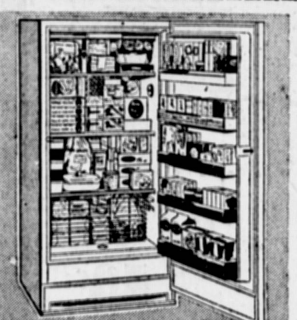

BAR SLIDES FOR ADJUSTMENT
2 clear plastic rings plus 1 towel bar. Sturdy 1" tubing chrome pole. Rubber tip ends. Adjustable for ceiling heights.

178 SALE PRICE

YOUR CHOICE!
9 PR. SHOE RACK OR SKIRT HANGER
Sturdy finished wire construction.

68c EA.

PHILCO 14 CU. FT. 2 DR. REFRIGERATOR WITH BOTTOM FREEZER

Dairy bar door. 2 large slide-out shelves. 160 cube portable ice keeper. Magnetic door seal. Full width crisper. Freezer with door storage.

29888 SALE PRICE

NORGE 19.2 CU. FT. Deluxe FREEZER

Huge 672 lbs. capacity, new thin line design. Full-width roll-out storage basket. 5 yr. food warranty. Defrosting drain plus interior light.

24888 SALE PRICE