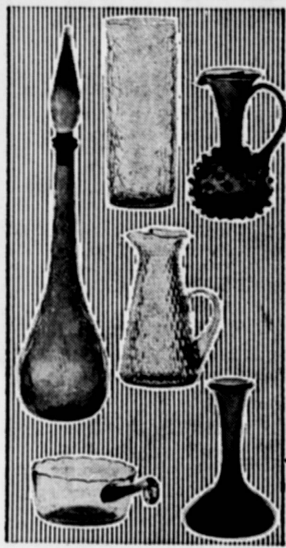

YOUR CHOICE! IN FOUR COLORS!

FLORENTINE GLASSWARE

Bottles up to 22" high... also water pitchers, vases, candy dishes. Beautiful glass patterns, designs & colors. Sensational savings...

58c EA.