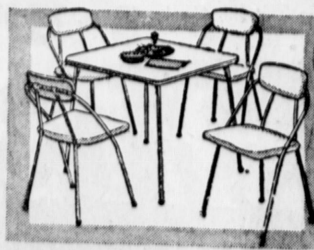

29888 SALE PRICE

NORGE 19.2 CU. FT. Deluxe FREEZER

Huge 672 lbs. capacity, new thin line design. Full-width roll-out storage basket. 5 yr. food warranty. Defrosting drain plus interior light.

24888 SALE PRICE

Deluxe automatic time cycle dial control. Safe temperatures for even the most delicate fabrics. All porcelain drum. Automatic safety shut off when door is opened.

13888 SALE PRICE

5 PIECE COSCO BRIDGE SET • 4 CHAIRS & TABLE

2588 5 PC SET

Handsome rugged set with 4 padded seat & back folding chairs & folding table with stain resistant top. Baked-on enamel finish.

WEDGEWOOD Deluxe GAS RANGE

WITH HI & LOW BROILER
Rotisserie, Signal clock. Polished chrome cook-top. Griddle with cover. Oven window, Top O the range light, Oven light, Hi-lo valves.